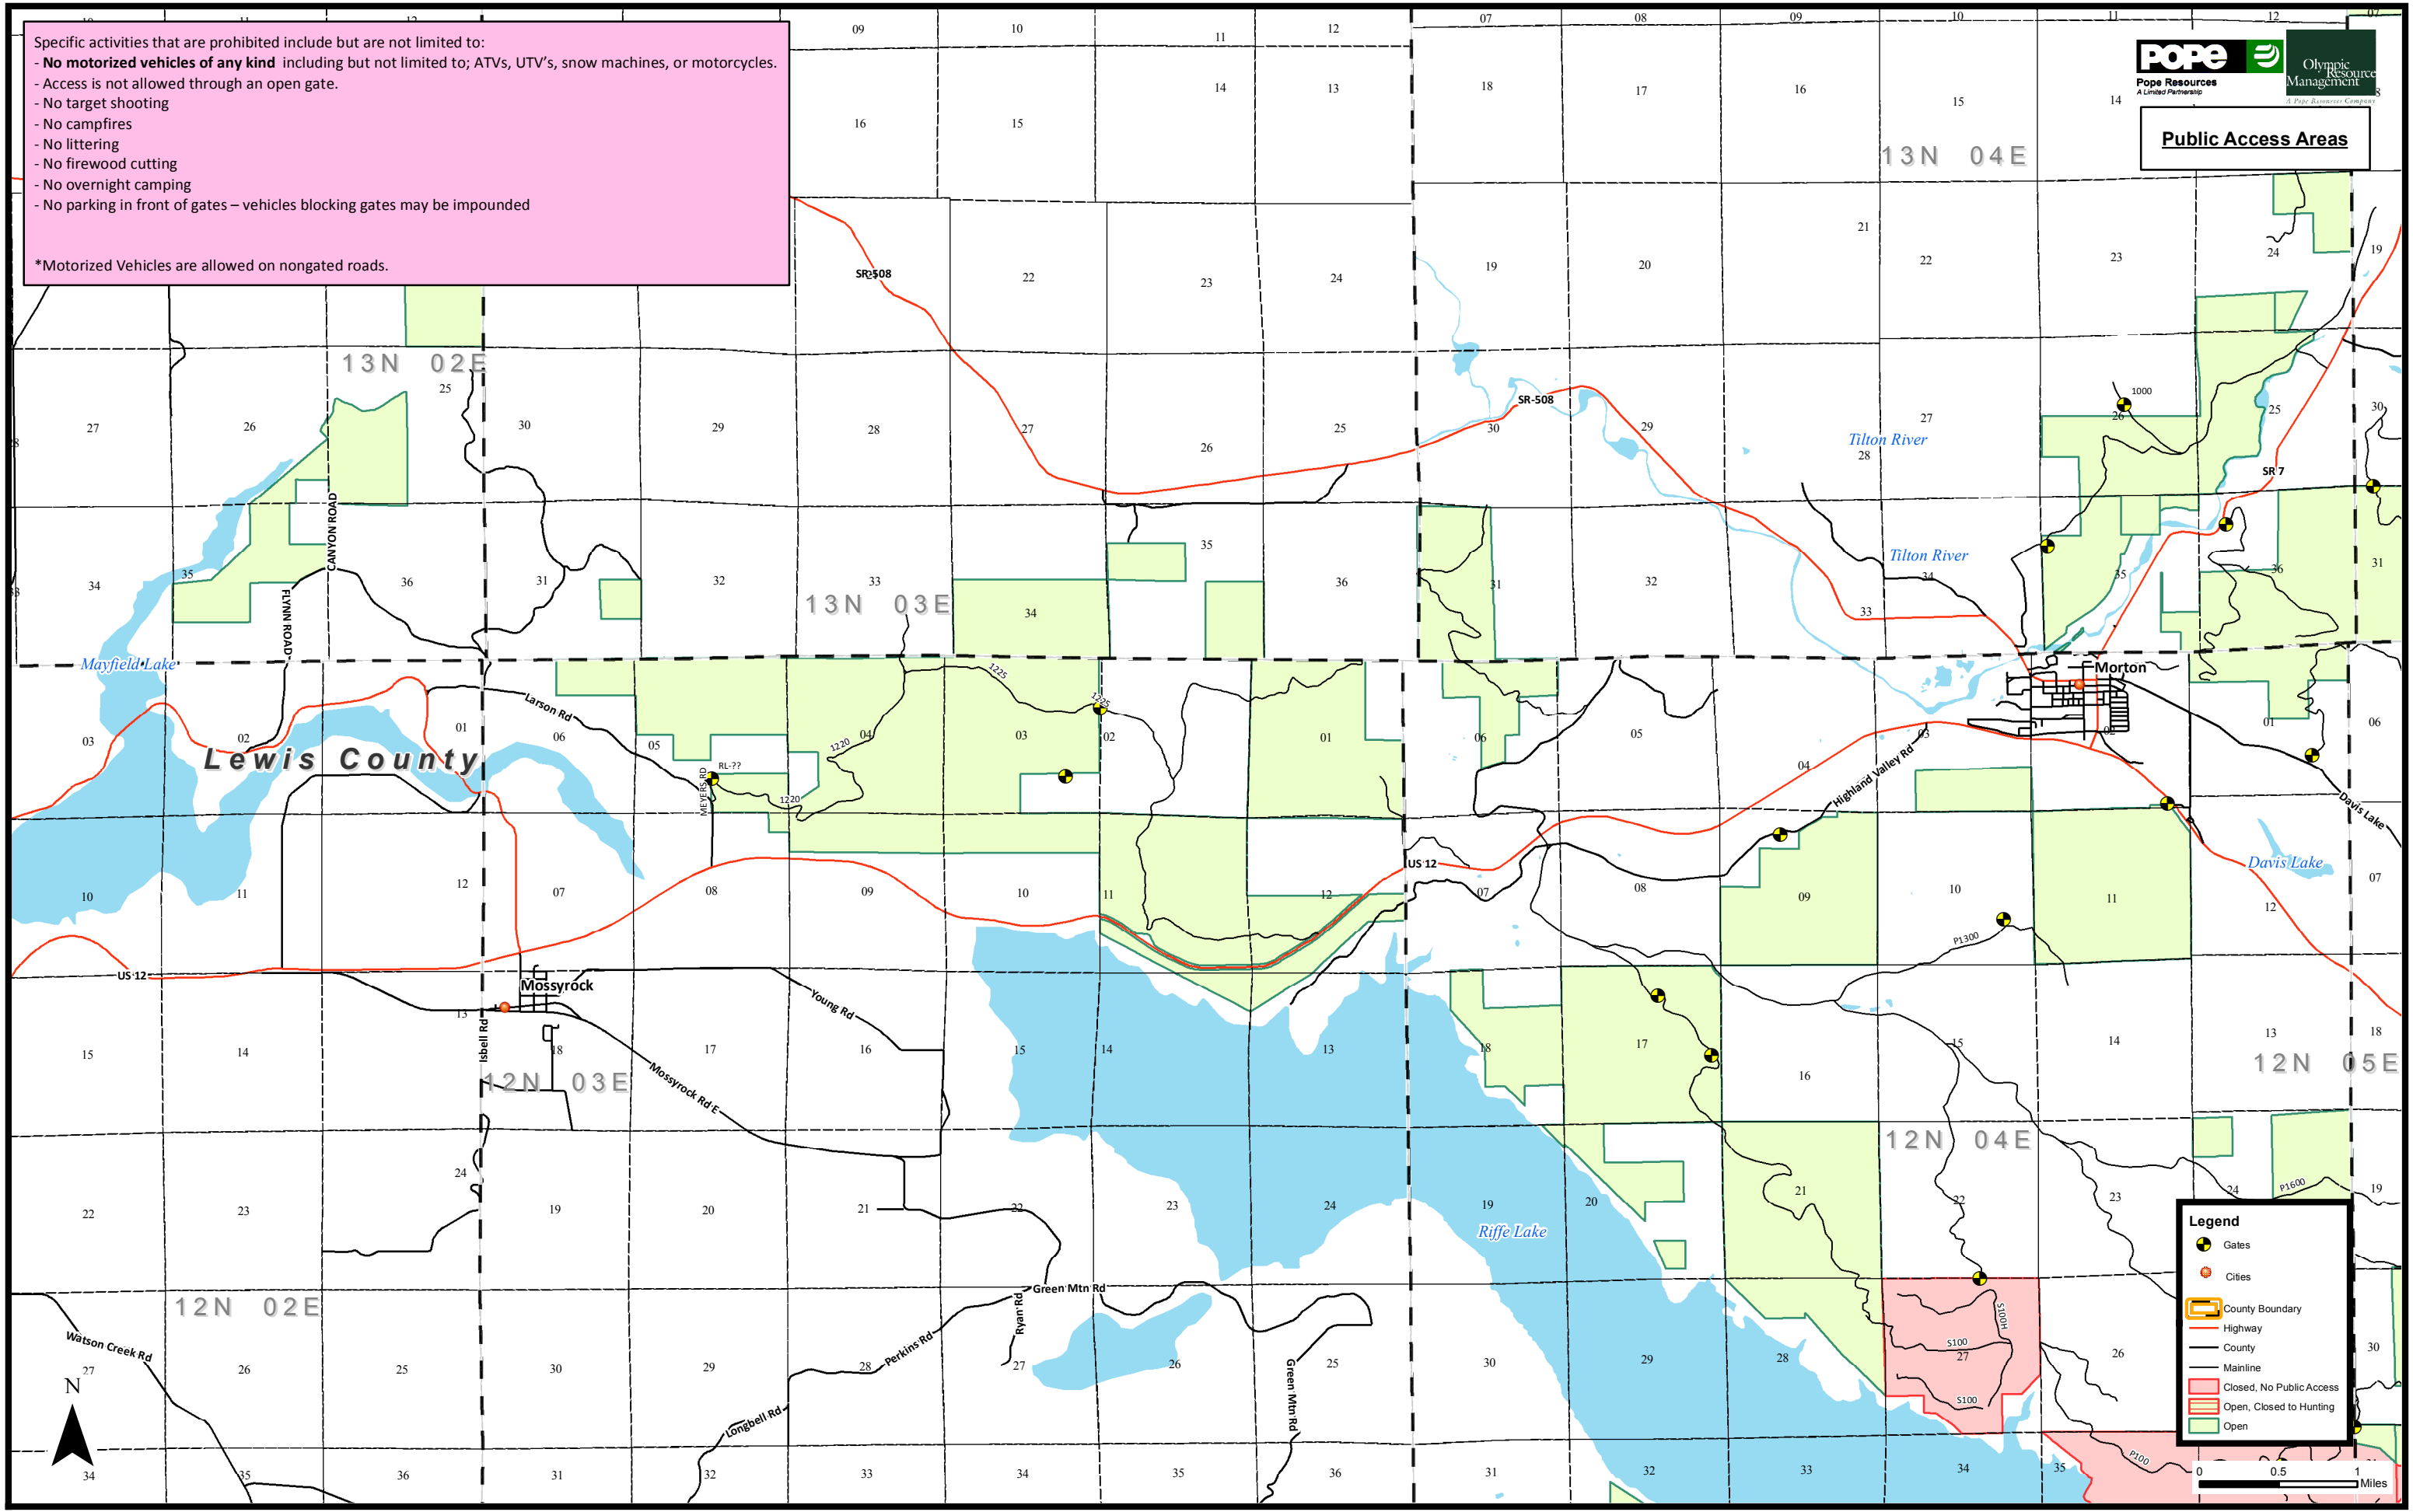

Specific activities that are prohibited include but are not limited to:

- **No motorized vehicles of any kind** including but not limited to; ATVs, UTV's, snow machines, or motorcycles.
- Access is not allowed through an open gate.
- No target shooting
- No campfires
- No littering
- No firewood cutting
- No overnight camping
- No parking in front of gates – vehicles blocking gates may be impounded

*Motorized Vehicles are allowed on nongated roads.

Public Access Areas

Legend

- Gates
- Cities
- ▭ County Boundary
- Highway
- County
- Mainline
- ▭ Closed, No Public Access
- ▭ Open, Closed to Hunting
- ▭ Open