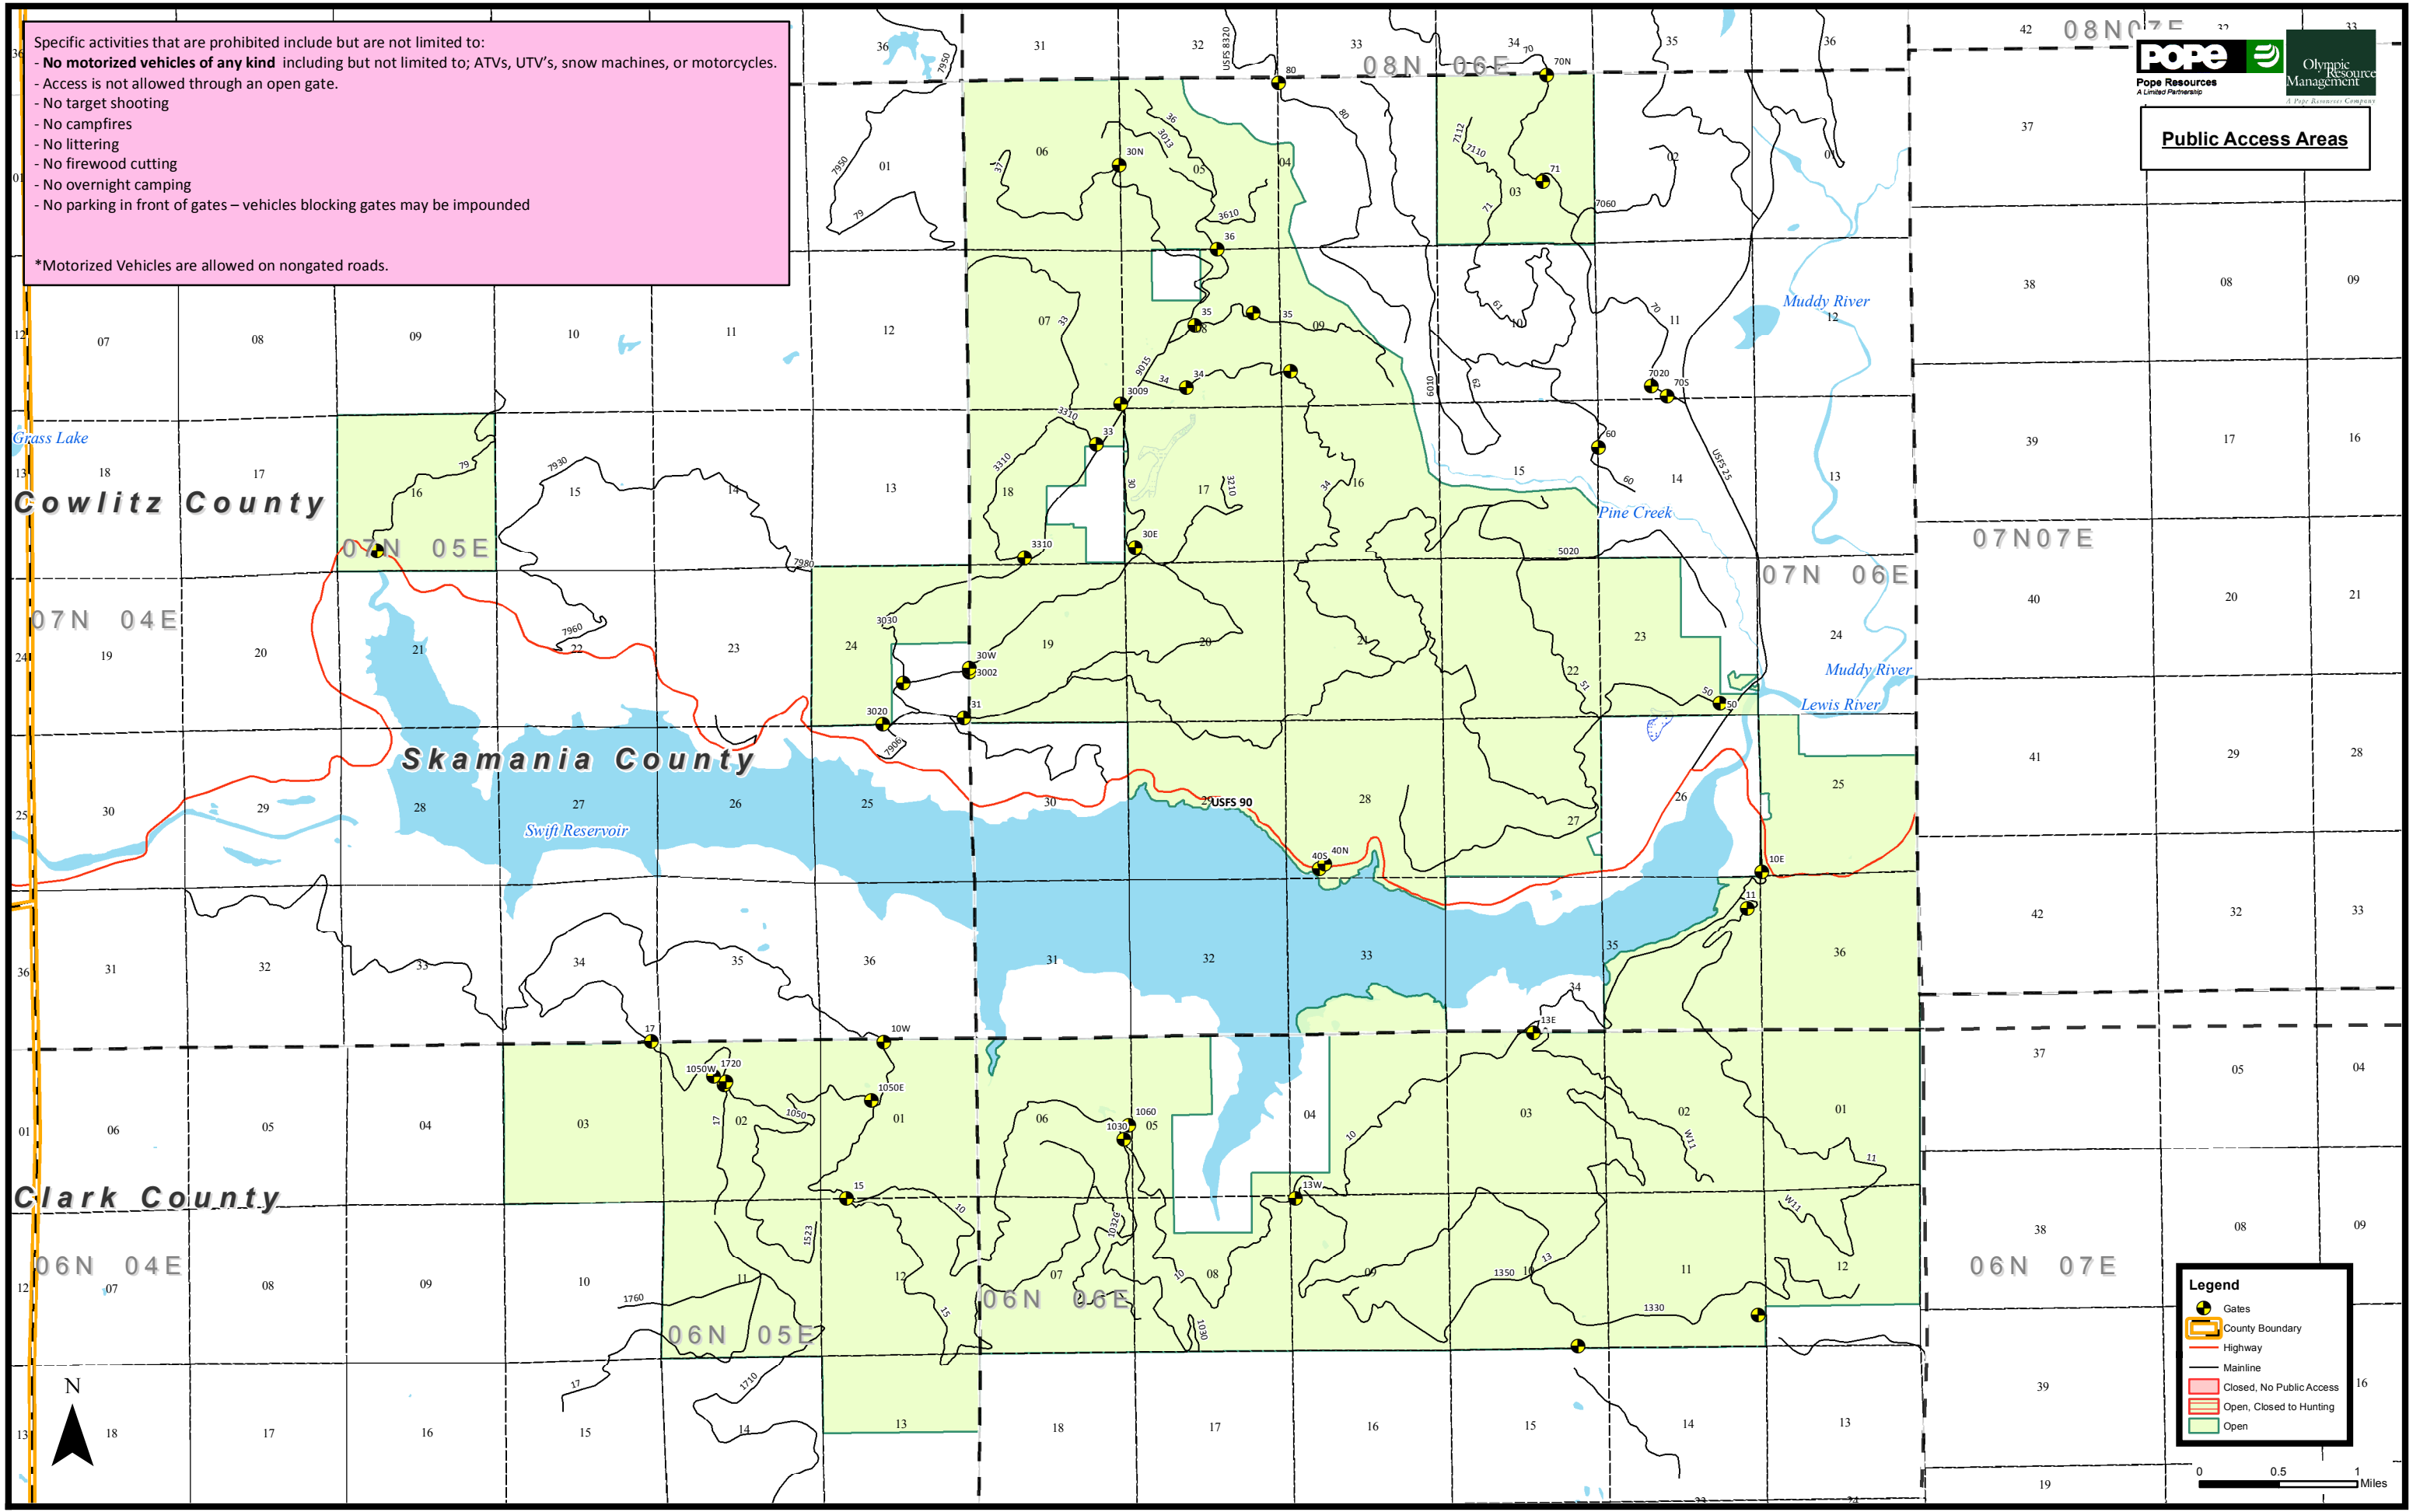

Specific activities that are prohibited include but are not limited to:

- No motorized vehicles of any kind including but not limited to; ATVs, UTV's, snow machines, or motorcycles.
- Access is not allowed through an open gate.
- No target shooting
- No campfires
- No littering
- No firewood cutting
- No overnight camping
- No parking in front of gates – vehicles blocking gates may be impounded

*Motorized Vehicles are allowed on nongated roads.

Public Access Areas

Legend

- Gates
- County Boundary
- Highway
- Mainline
- Closed, No Public Access
- Open, Closed to Hunting
- Open

0 0.5 1 Miles