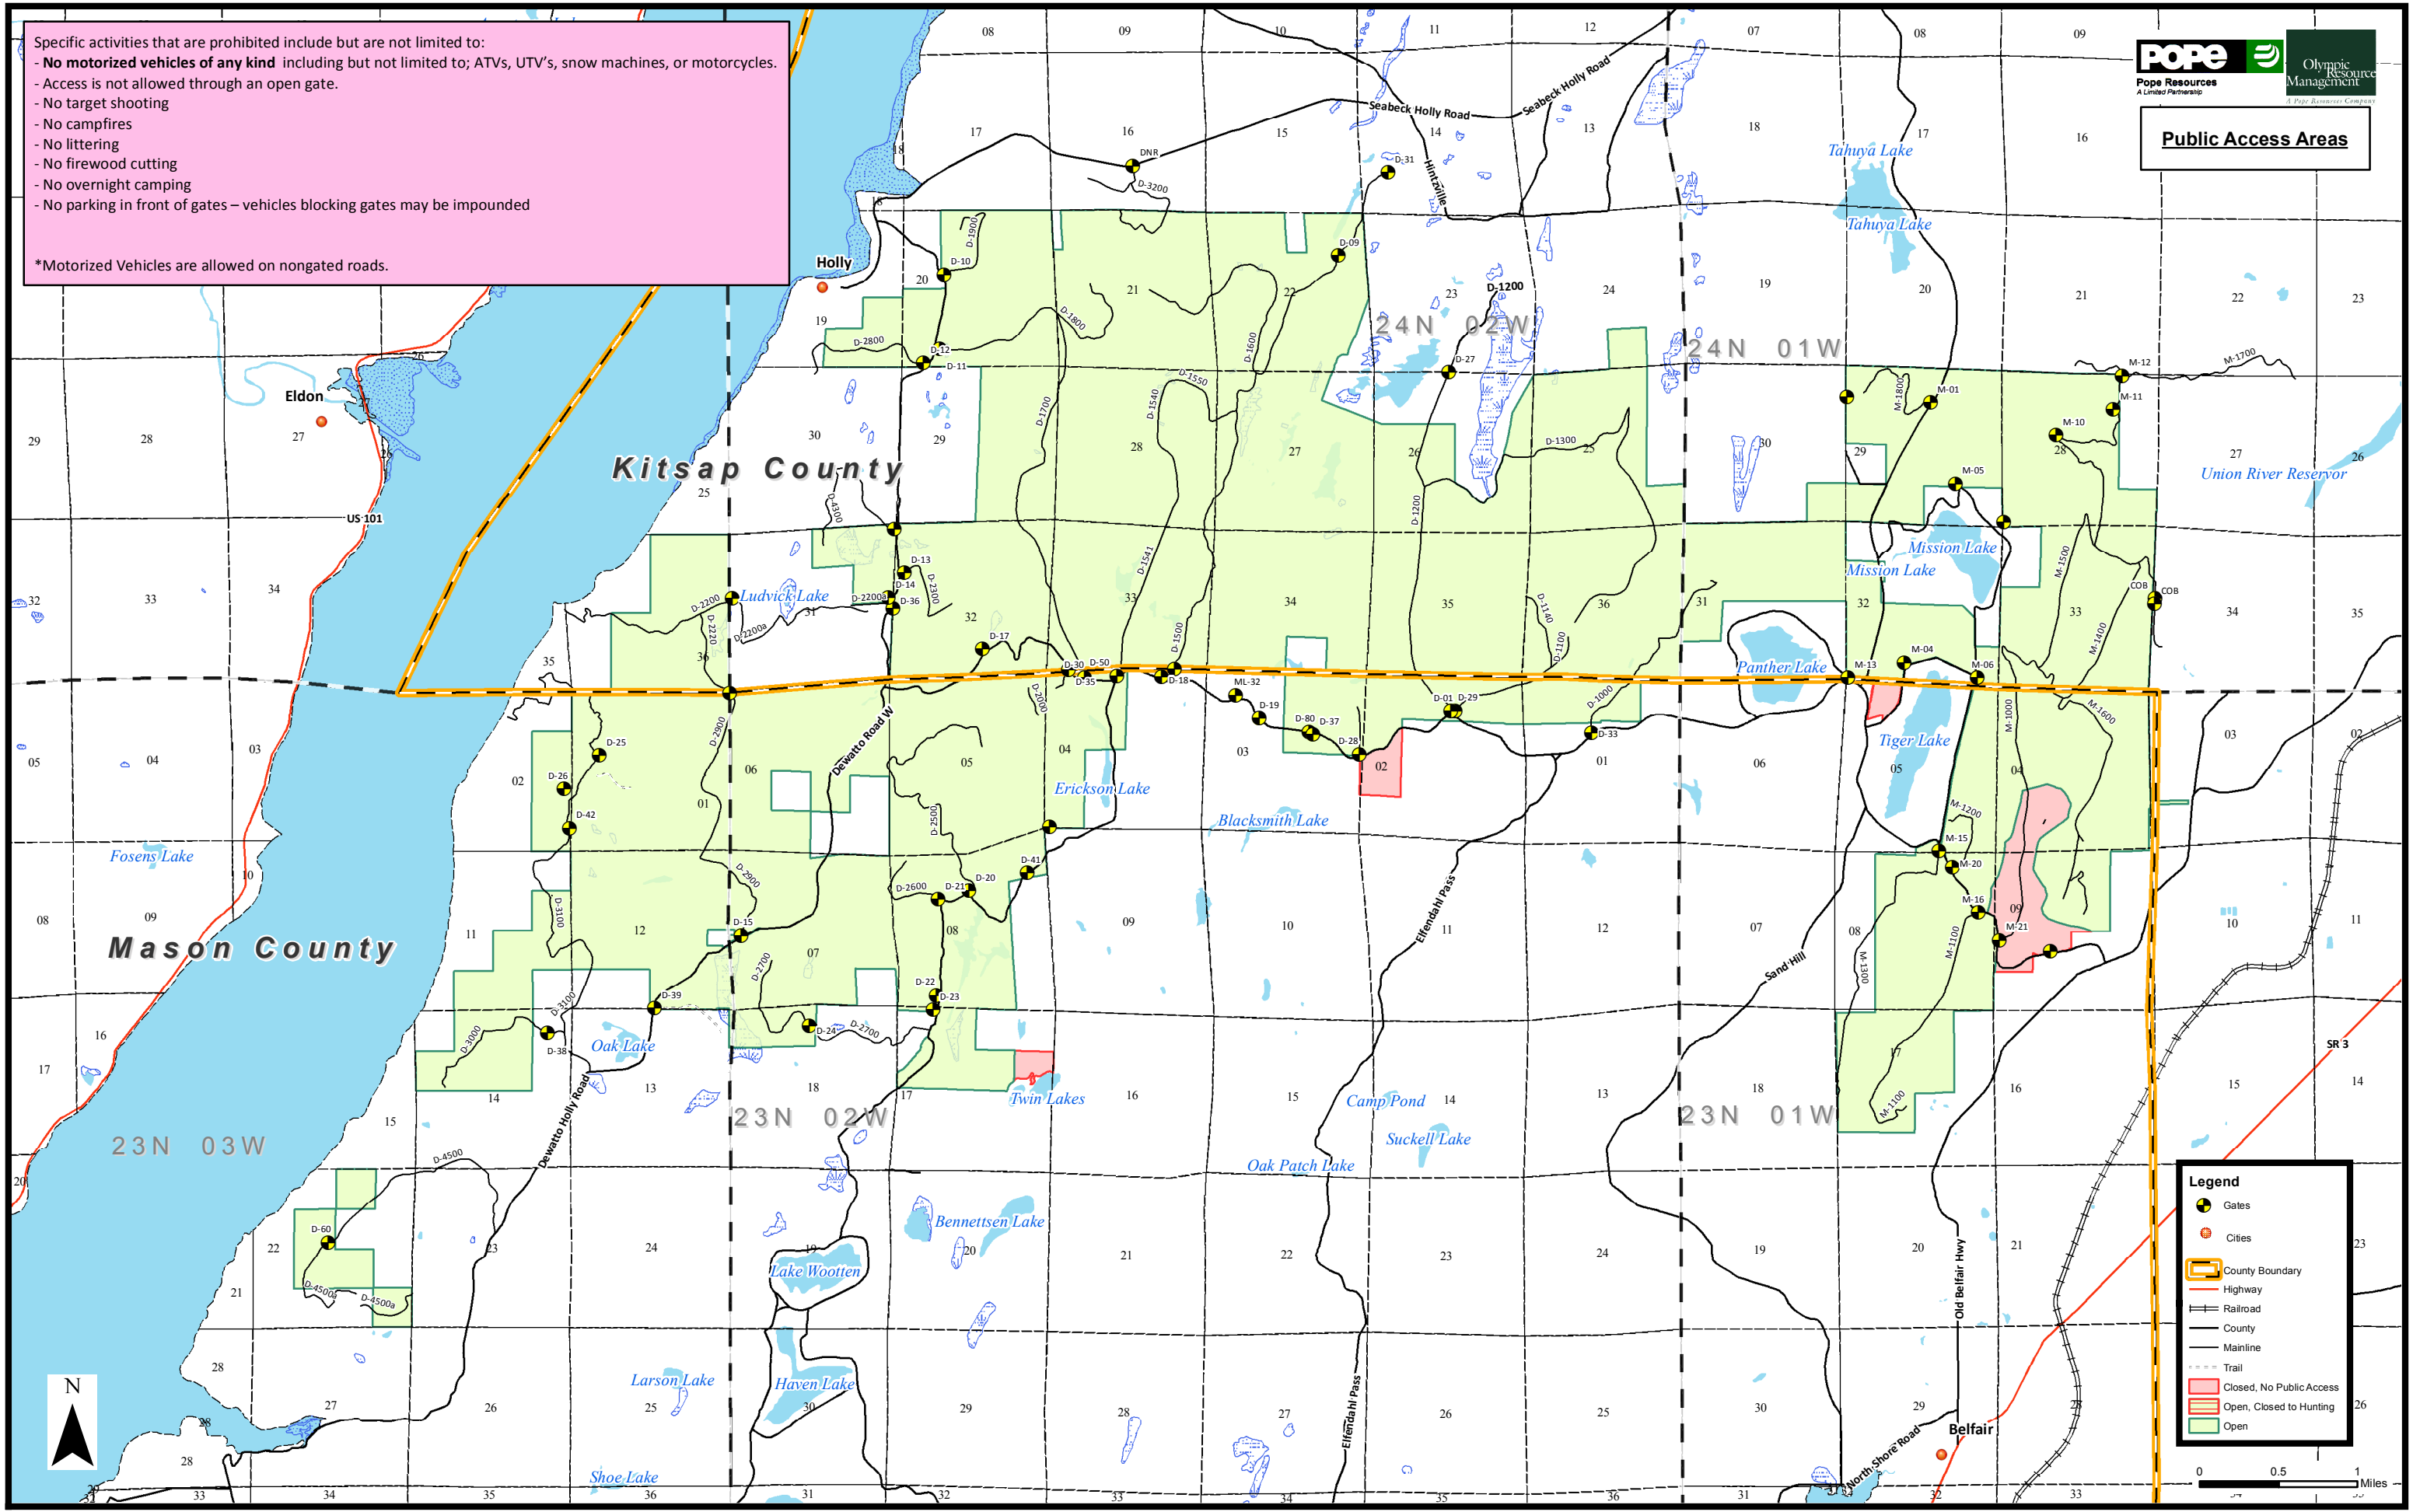

Specific activities that are prohibited include but are not limited to:

- No motorized vehicles of any kind including but not limited to; ATVs, UTV's, snow machines, or motorcycles.
- Access is not allowed through an open gate.
- No target shooting
- No campfires
- No littering
- No firewood cutting
- No overnight camping
- No parking in front of gates – vehicles blocking gates may be impounded

*Motorized Vehicles are allowed on nongated roads.

Public Access Areas

Legend

- Gates
- Cities
- County Boundary
- Highway
- Railroad
- County
- Mainline
- Trail
- Closed, No Public Access
- Open, Closed to Hunting
- Open