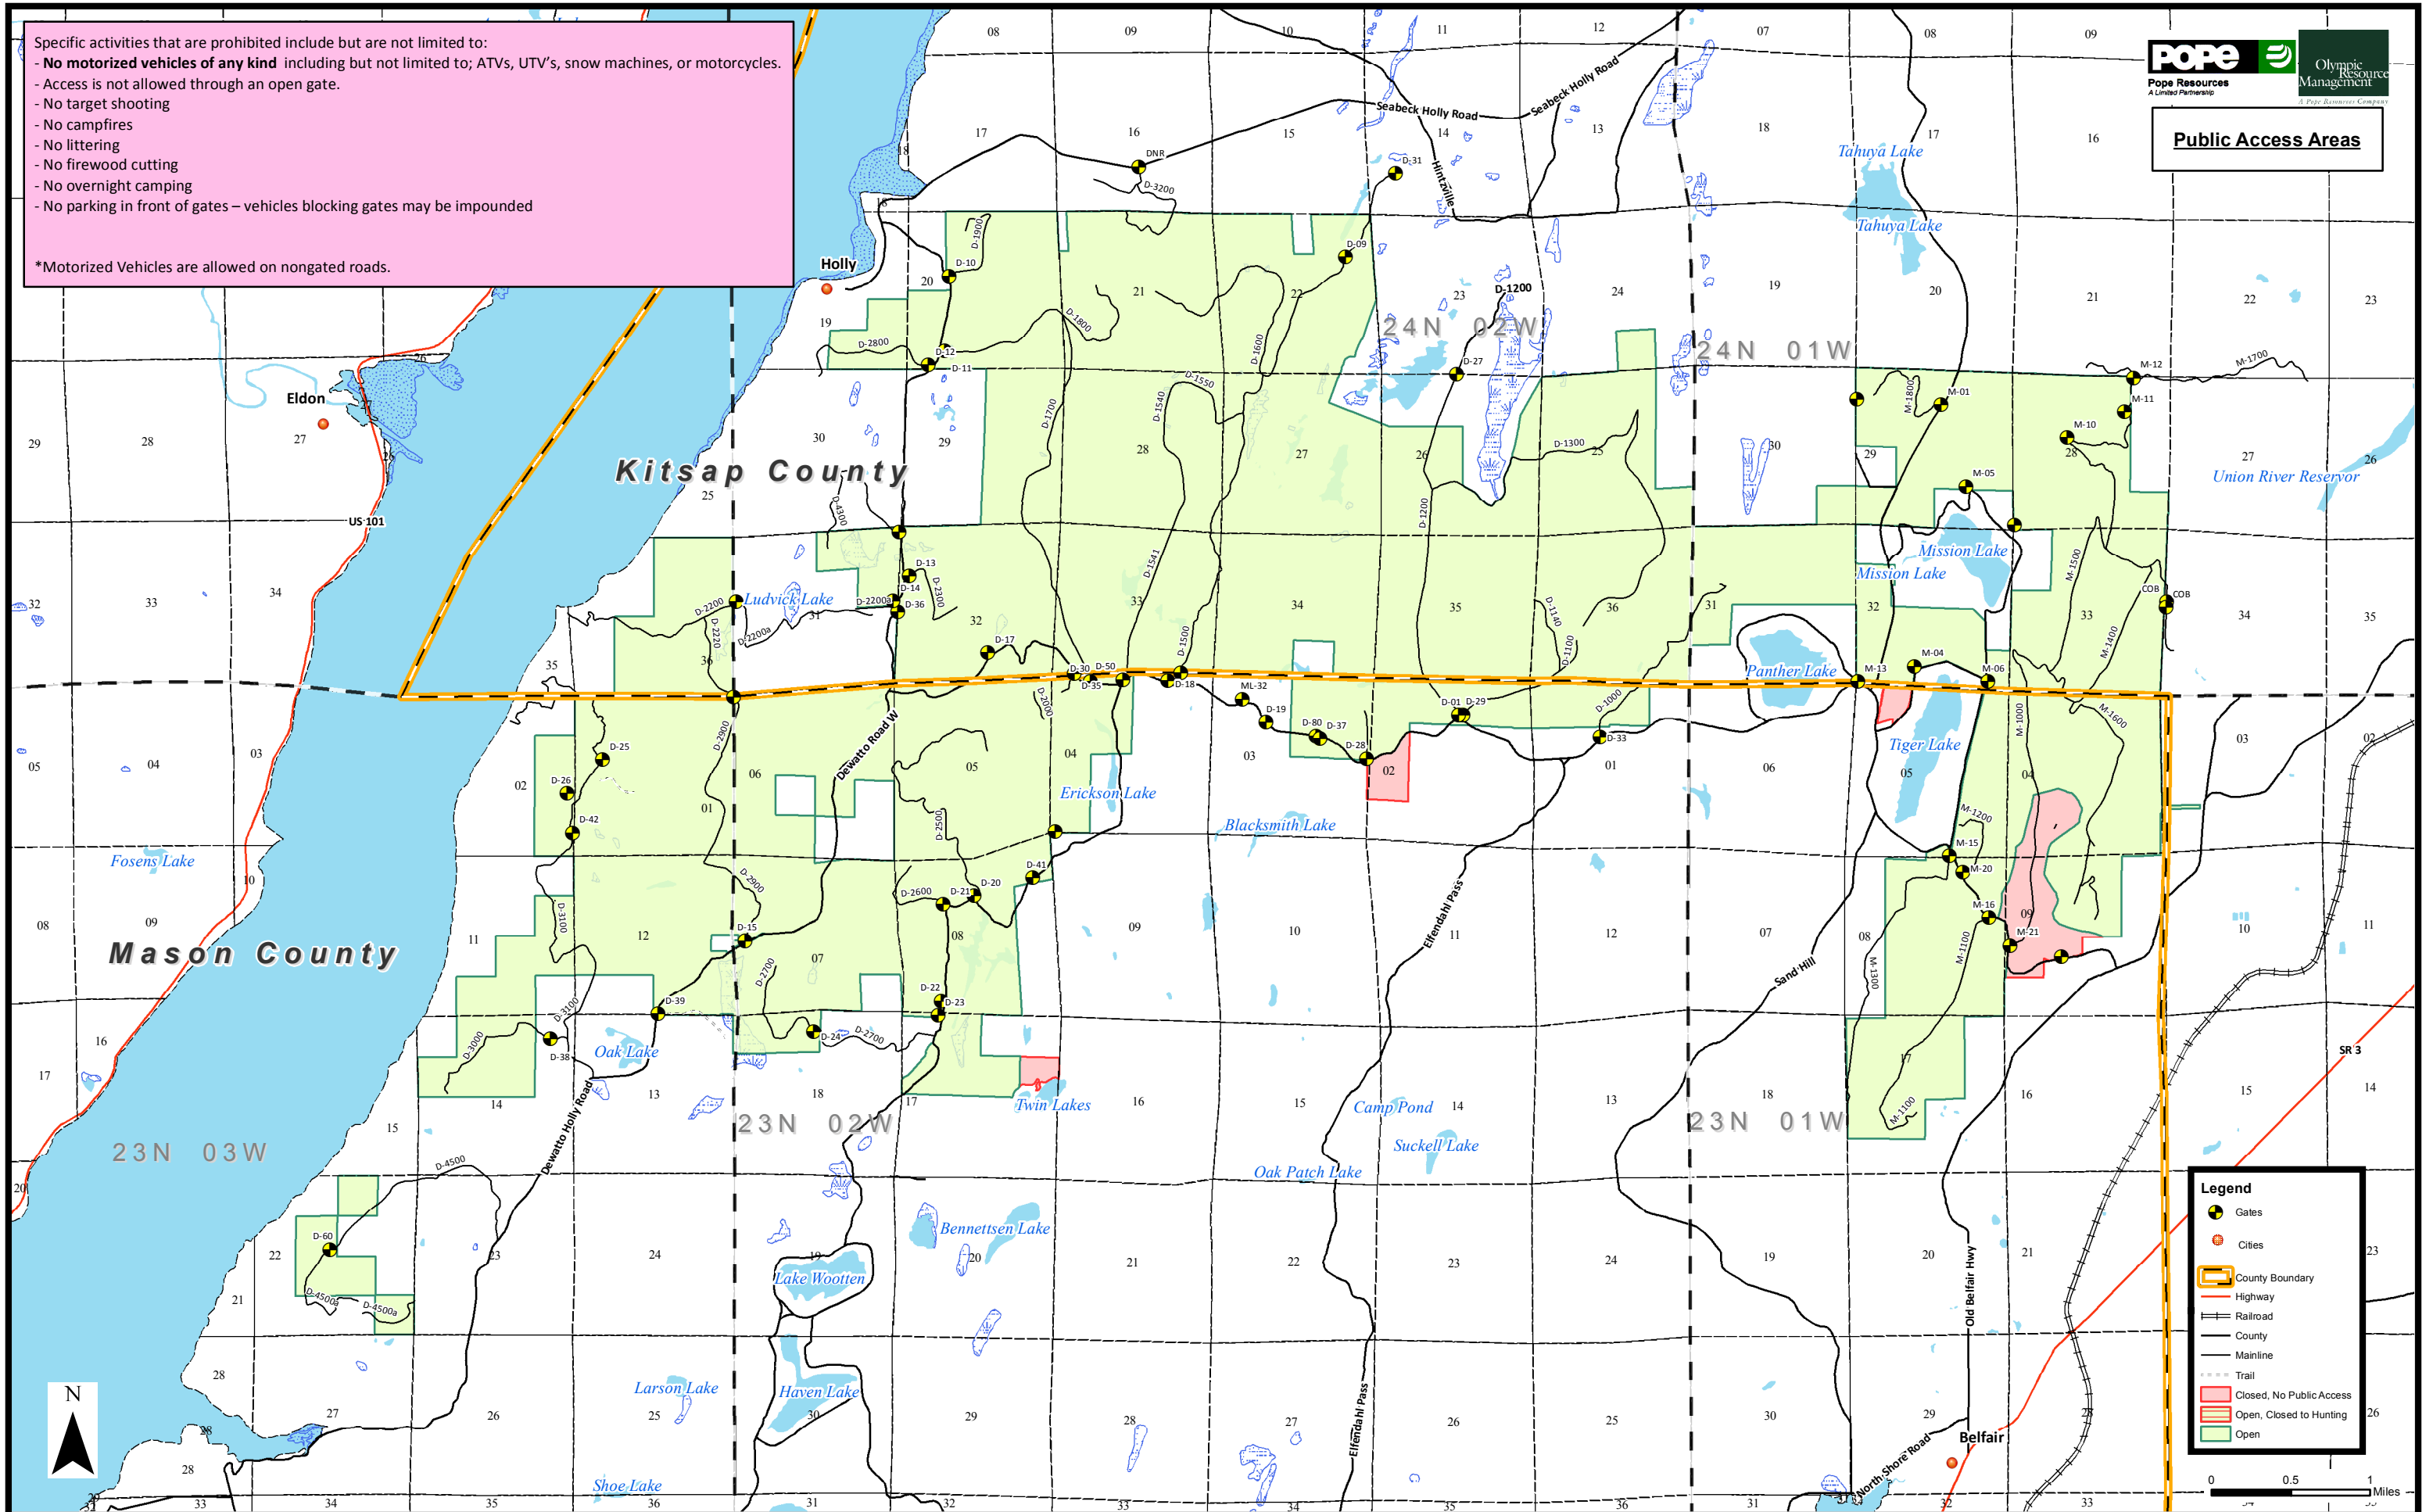

Specific activities that are prohibited include but are not limited to:

- No motorized vehicles of any kind including but not limited to; ATVs, UTV's, snow machines, or motorcycles.
- Access is not allowed through an open gate.
- No target shooting
- No campfires
- No littering
- No firewood cutting
- No overnight camping
- No parking in front of gates – vehicles blocking gates may be impounded

*Motorized Vehicles are allowed on nongated roads.

Public Access Areas

Legend

- Gates
- Cities
- County Boundary
- Highway
- Railroad
- County
- Mainline
- Trail
- Closed, No Public Access
- Open, Closed to Hunting
- Open