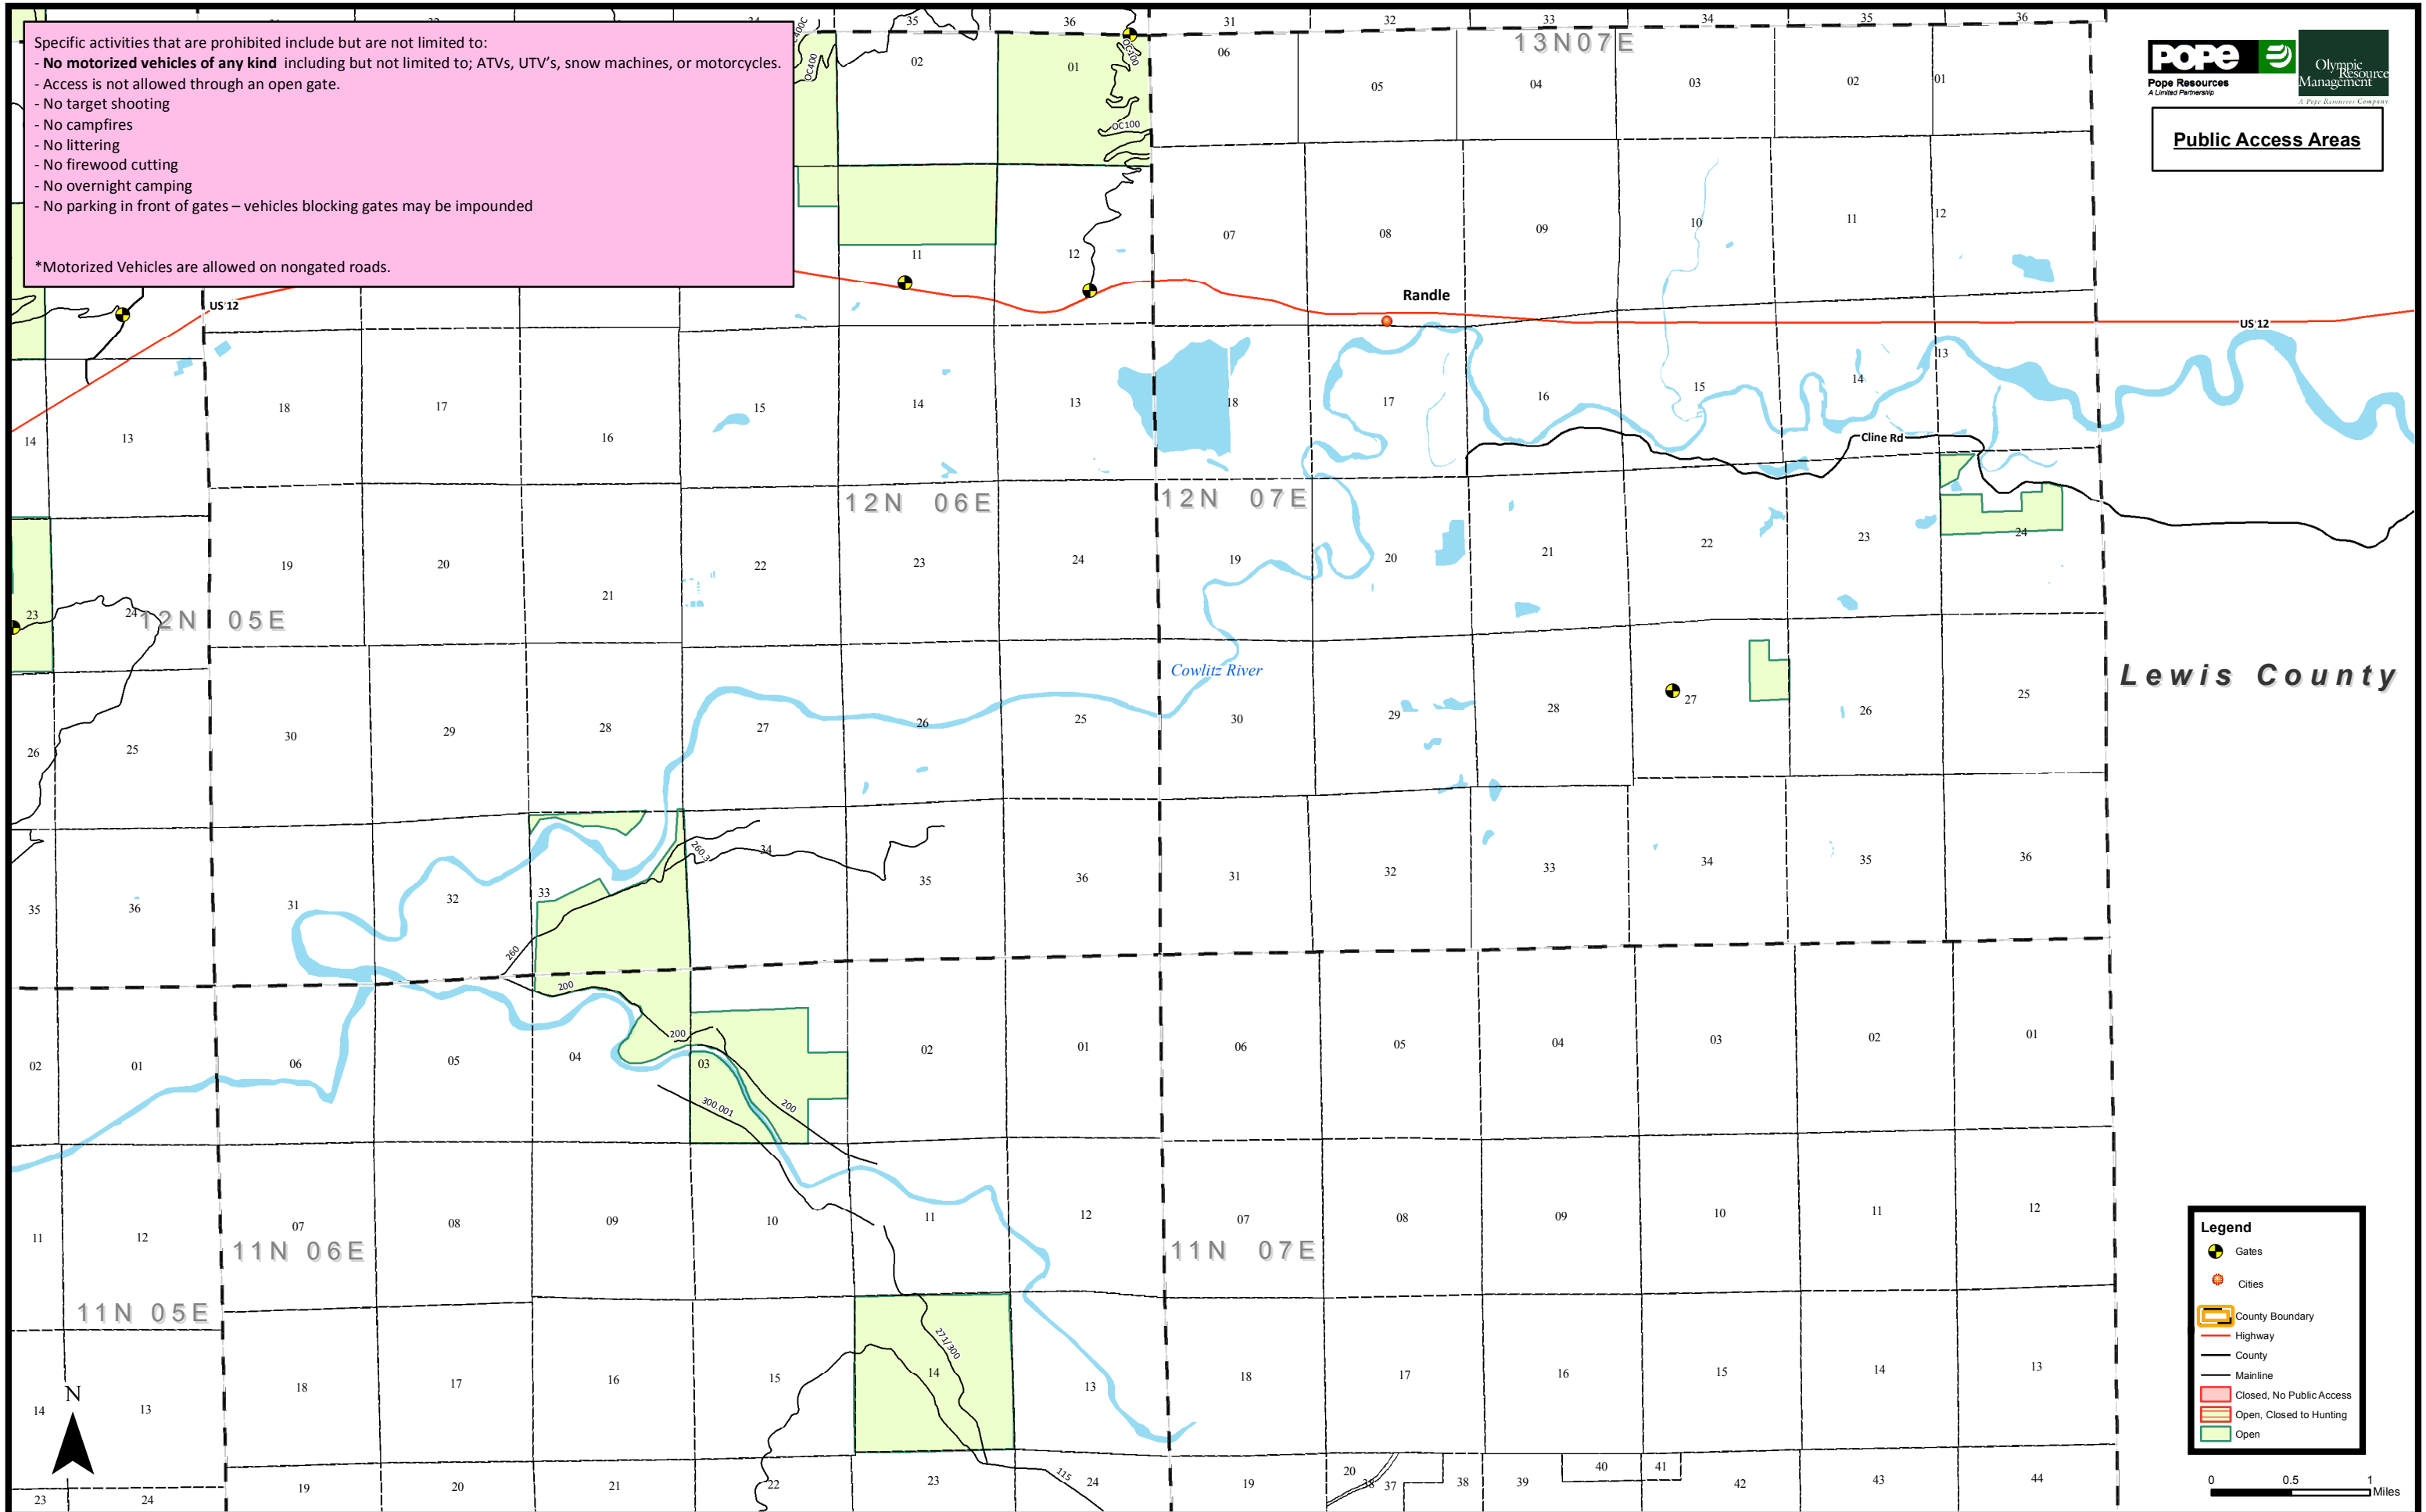

Specific activities that are prohibited include but are not limited to:

- No motorized vehicles of any kind including but not limited to; ATVs, UTV's, snow machines, or motorcycles.
- Access is not allowed through an open gate.
- No target shooting
- No campfires
- No littering
- No firewood cutting
- No overnight camping
- No parking in front of gates – vehicles blocking gates may be impounded

*Motorized Vehicles are allowed on nongated roads.

Public Access Areas

Lewis County

Legend

- Gates
- Cities
- County Boundary
- Highway
- County
- Mainline
- Closed, No Public Access
- Open, Closed to Hunting
- Open