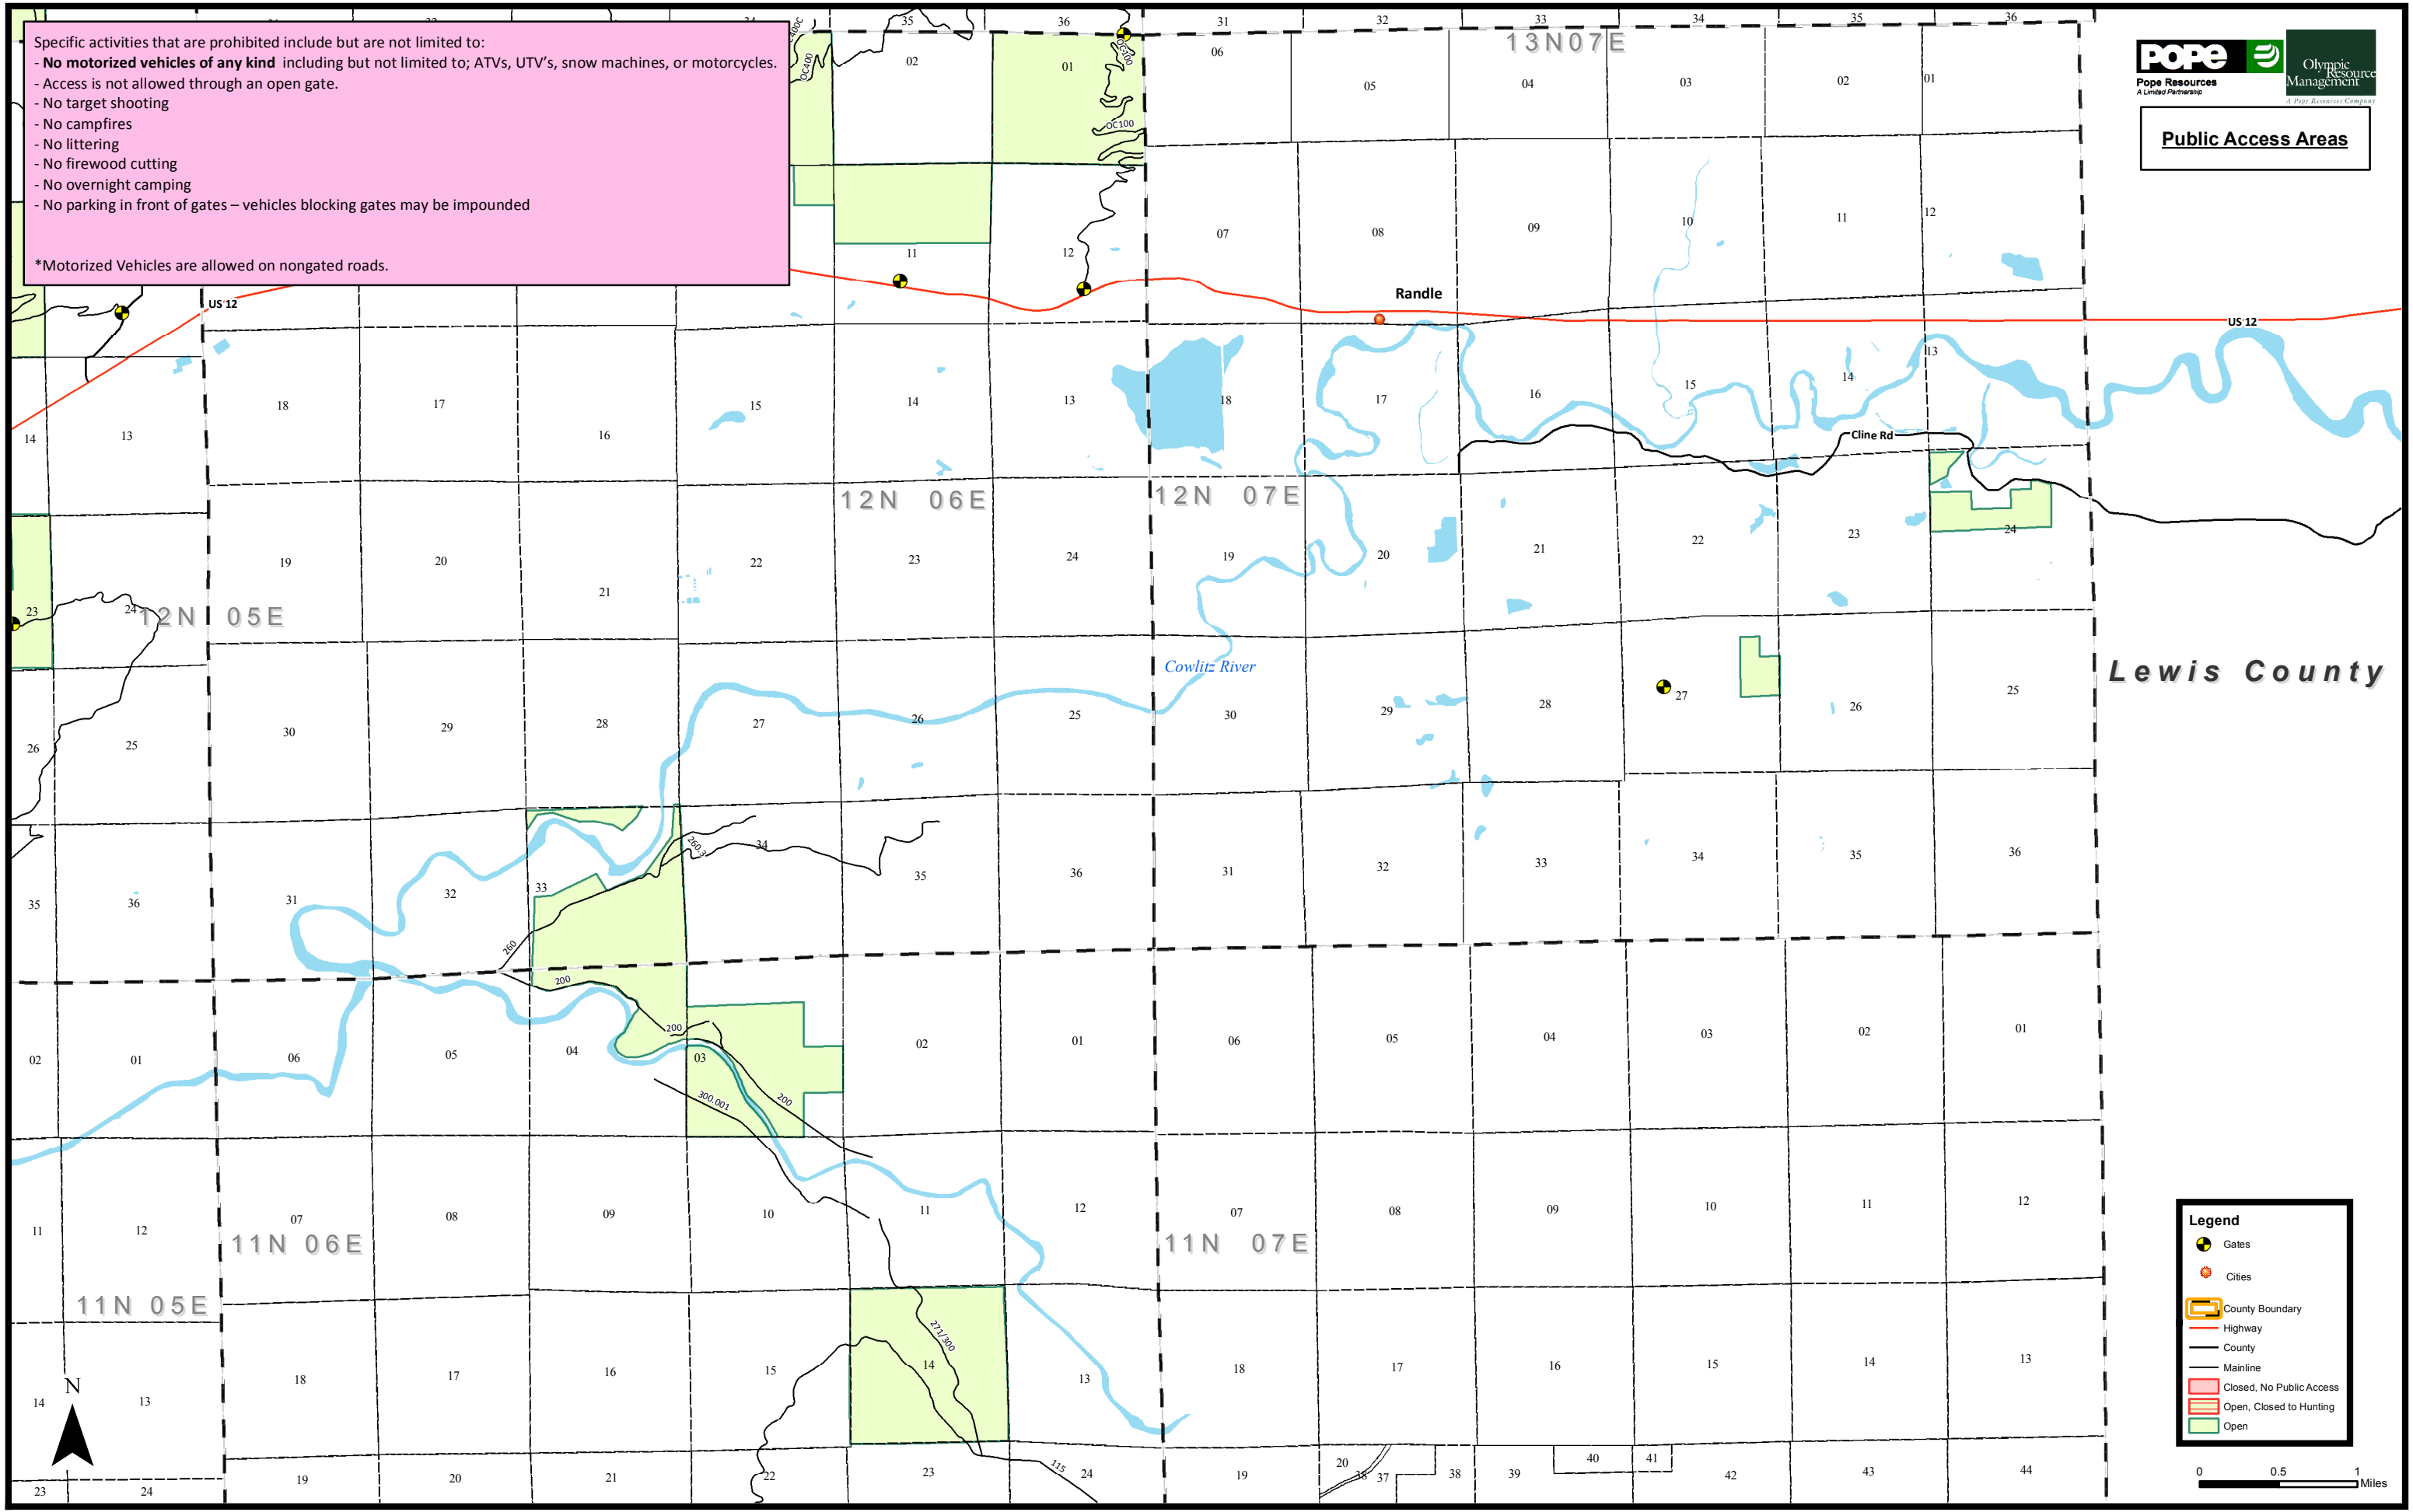

Specific activities that are prohibited include but are not limited to:

- No motorized vehicles of any kind including but not limited to; ATVs, UTV's, snow machines, or motorcycles.
- Access is not allowed through an open gate.
- No target shooting
- No campfires
- No littering
- No firewood cutting
- No overnight camping
- No parking in front of gates – vehicles blocking gates may be impounded

*Motorized Vehicles are allowed on nongated roads.

Public Access Areas

Lewis County

Legend

- Gates
- Cities
- County Boundary
- Highway
- County
- Mainline
- Closed, No Public Access
- Open, Closed to Hunting
- Open