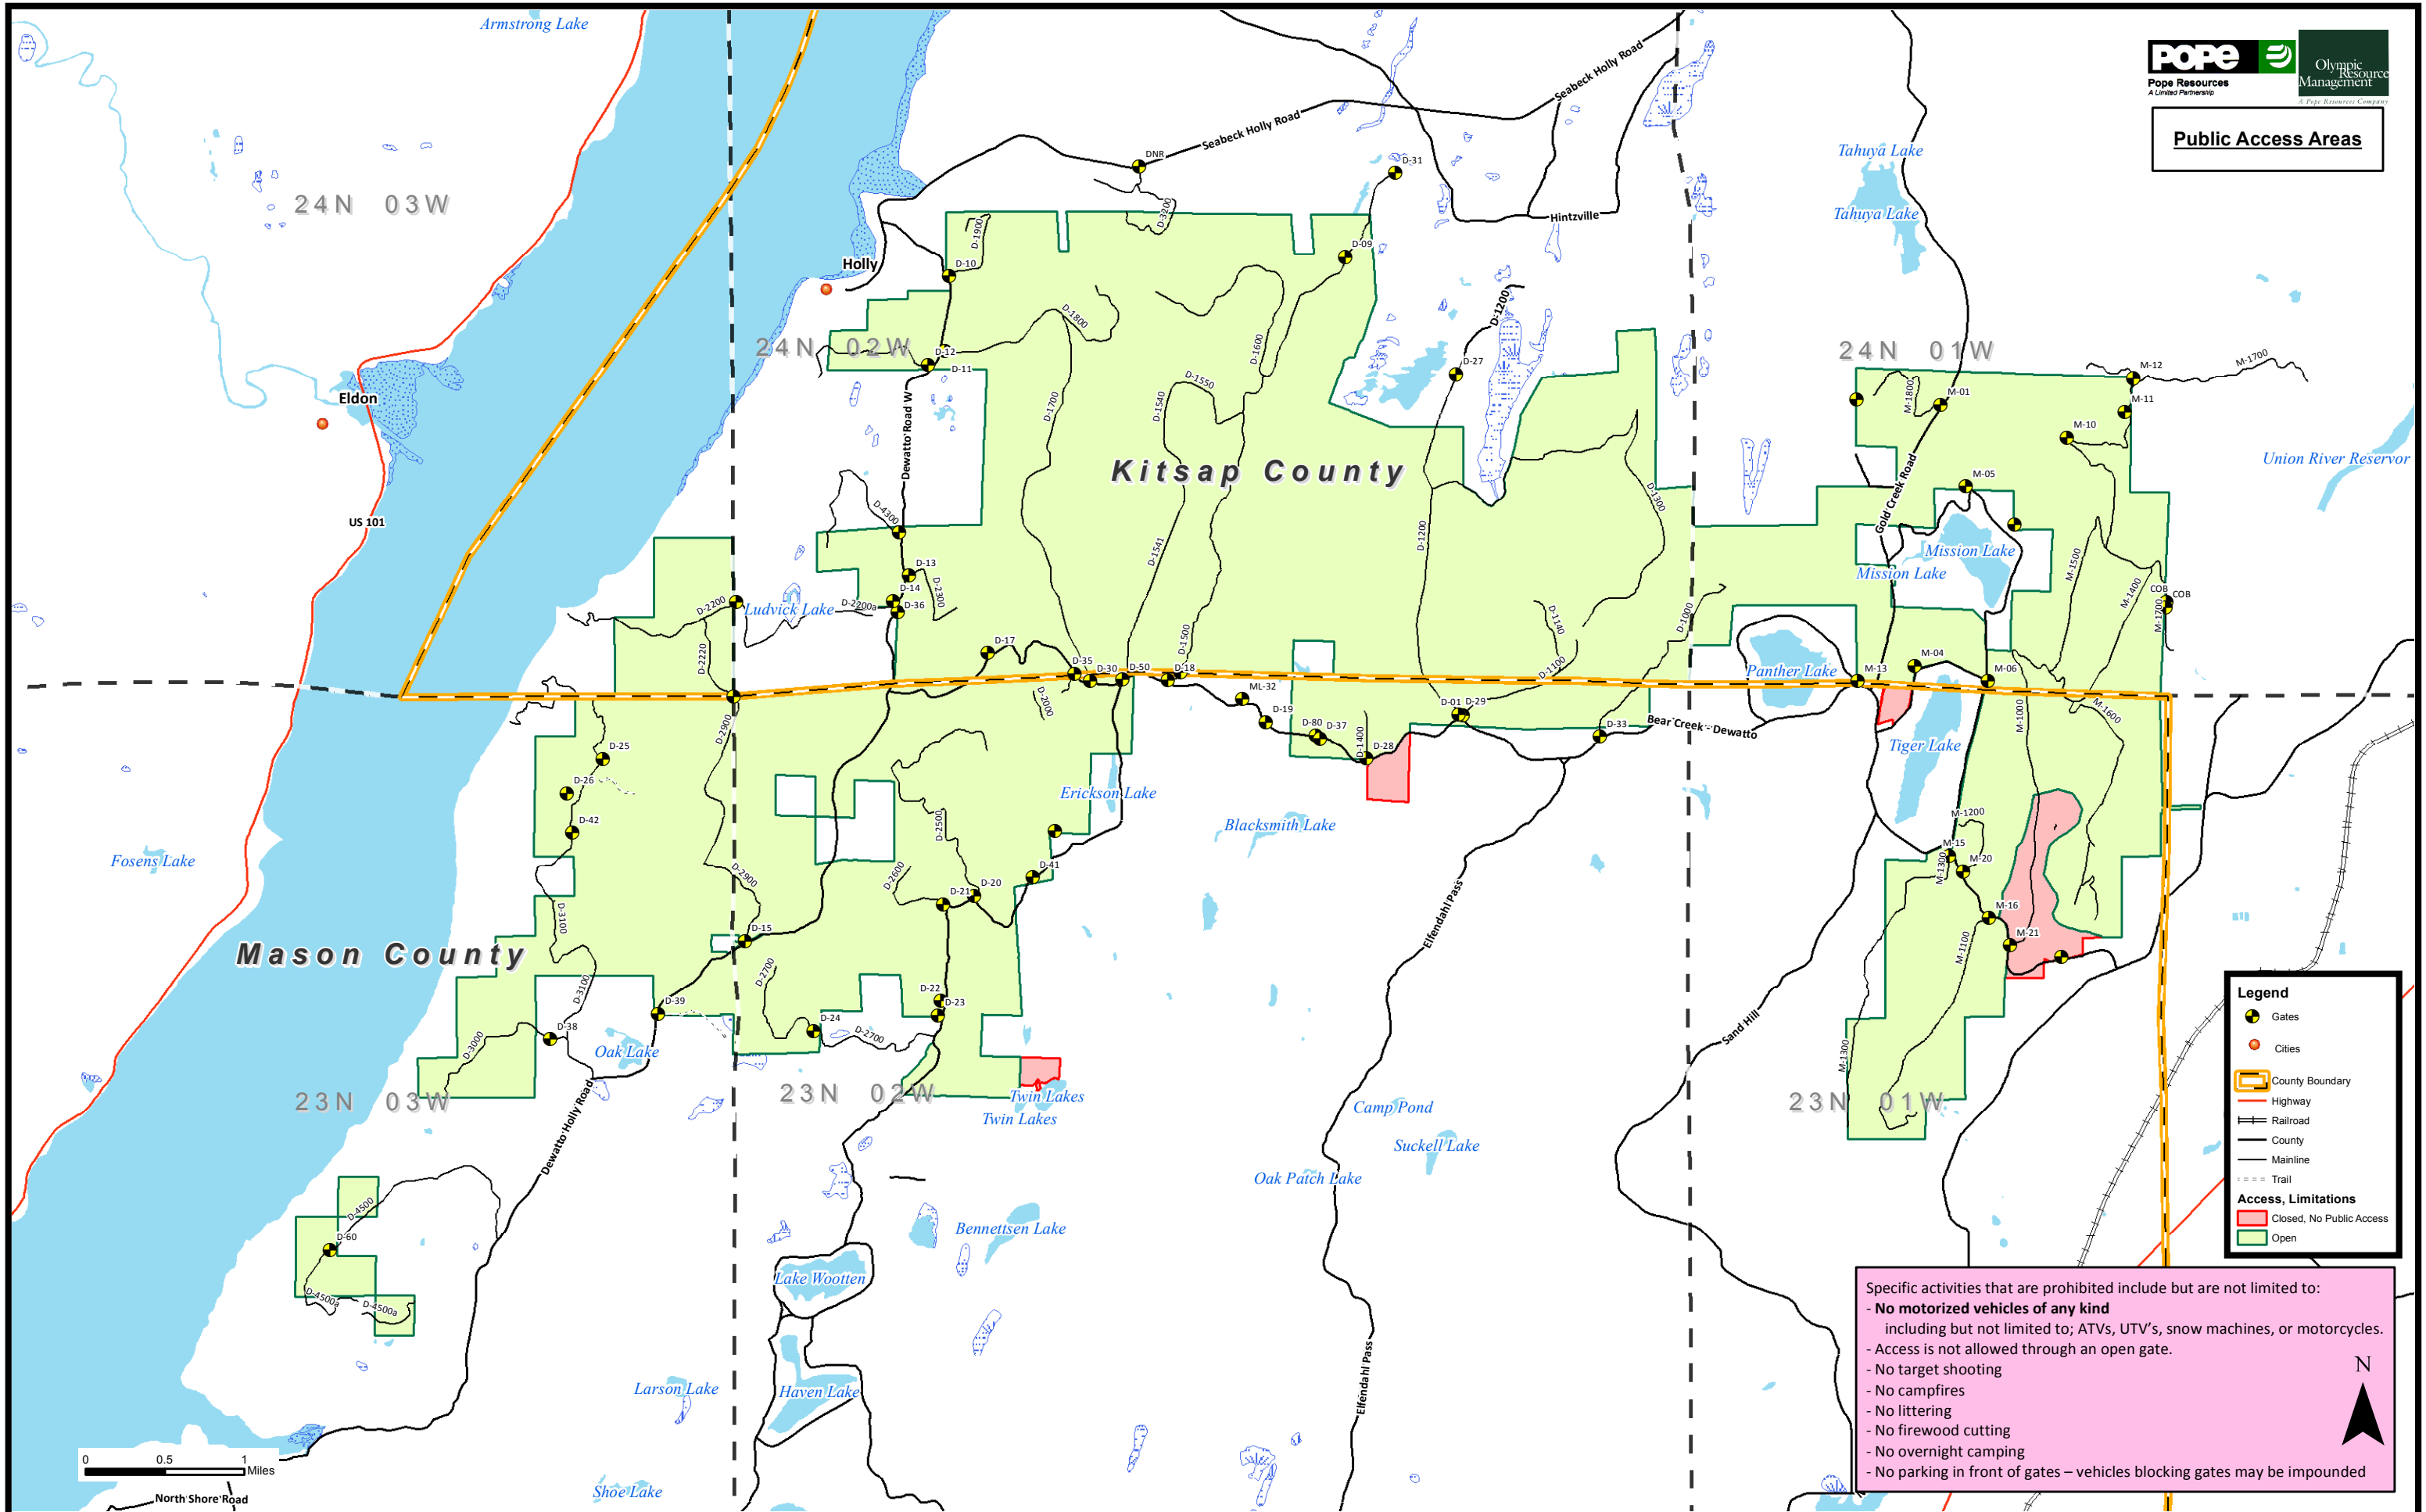

**Public Access Areas**

**Legend**

- Gates
- Cities
- County Boundary
- Highway
- Railroad
- County
- Mainline
- Trail

**Access, Limitations**

- Closed, No Public Access
- Open

Specific activities that are prohibited include but are not limited to:

- **No motorized vehicles of any kind** including but not limited to; ATVs, UTV's, snow machines, or motorcycles.
- Access is not allowed through an open gate.
- No target shooting
- No campfires
- No littering
- No firewood cutting
- No overnight camping
- No parking in front of gates – vehicles blocking gates may be impounded

North Shore Road