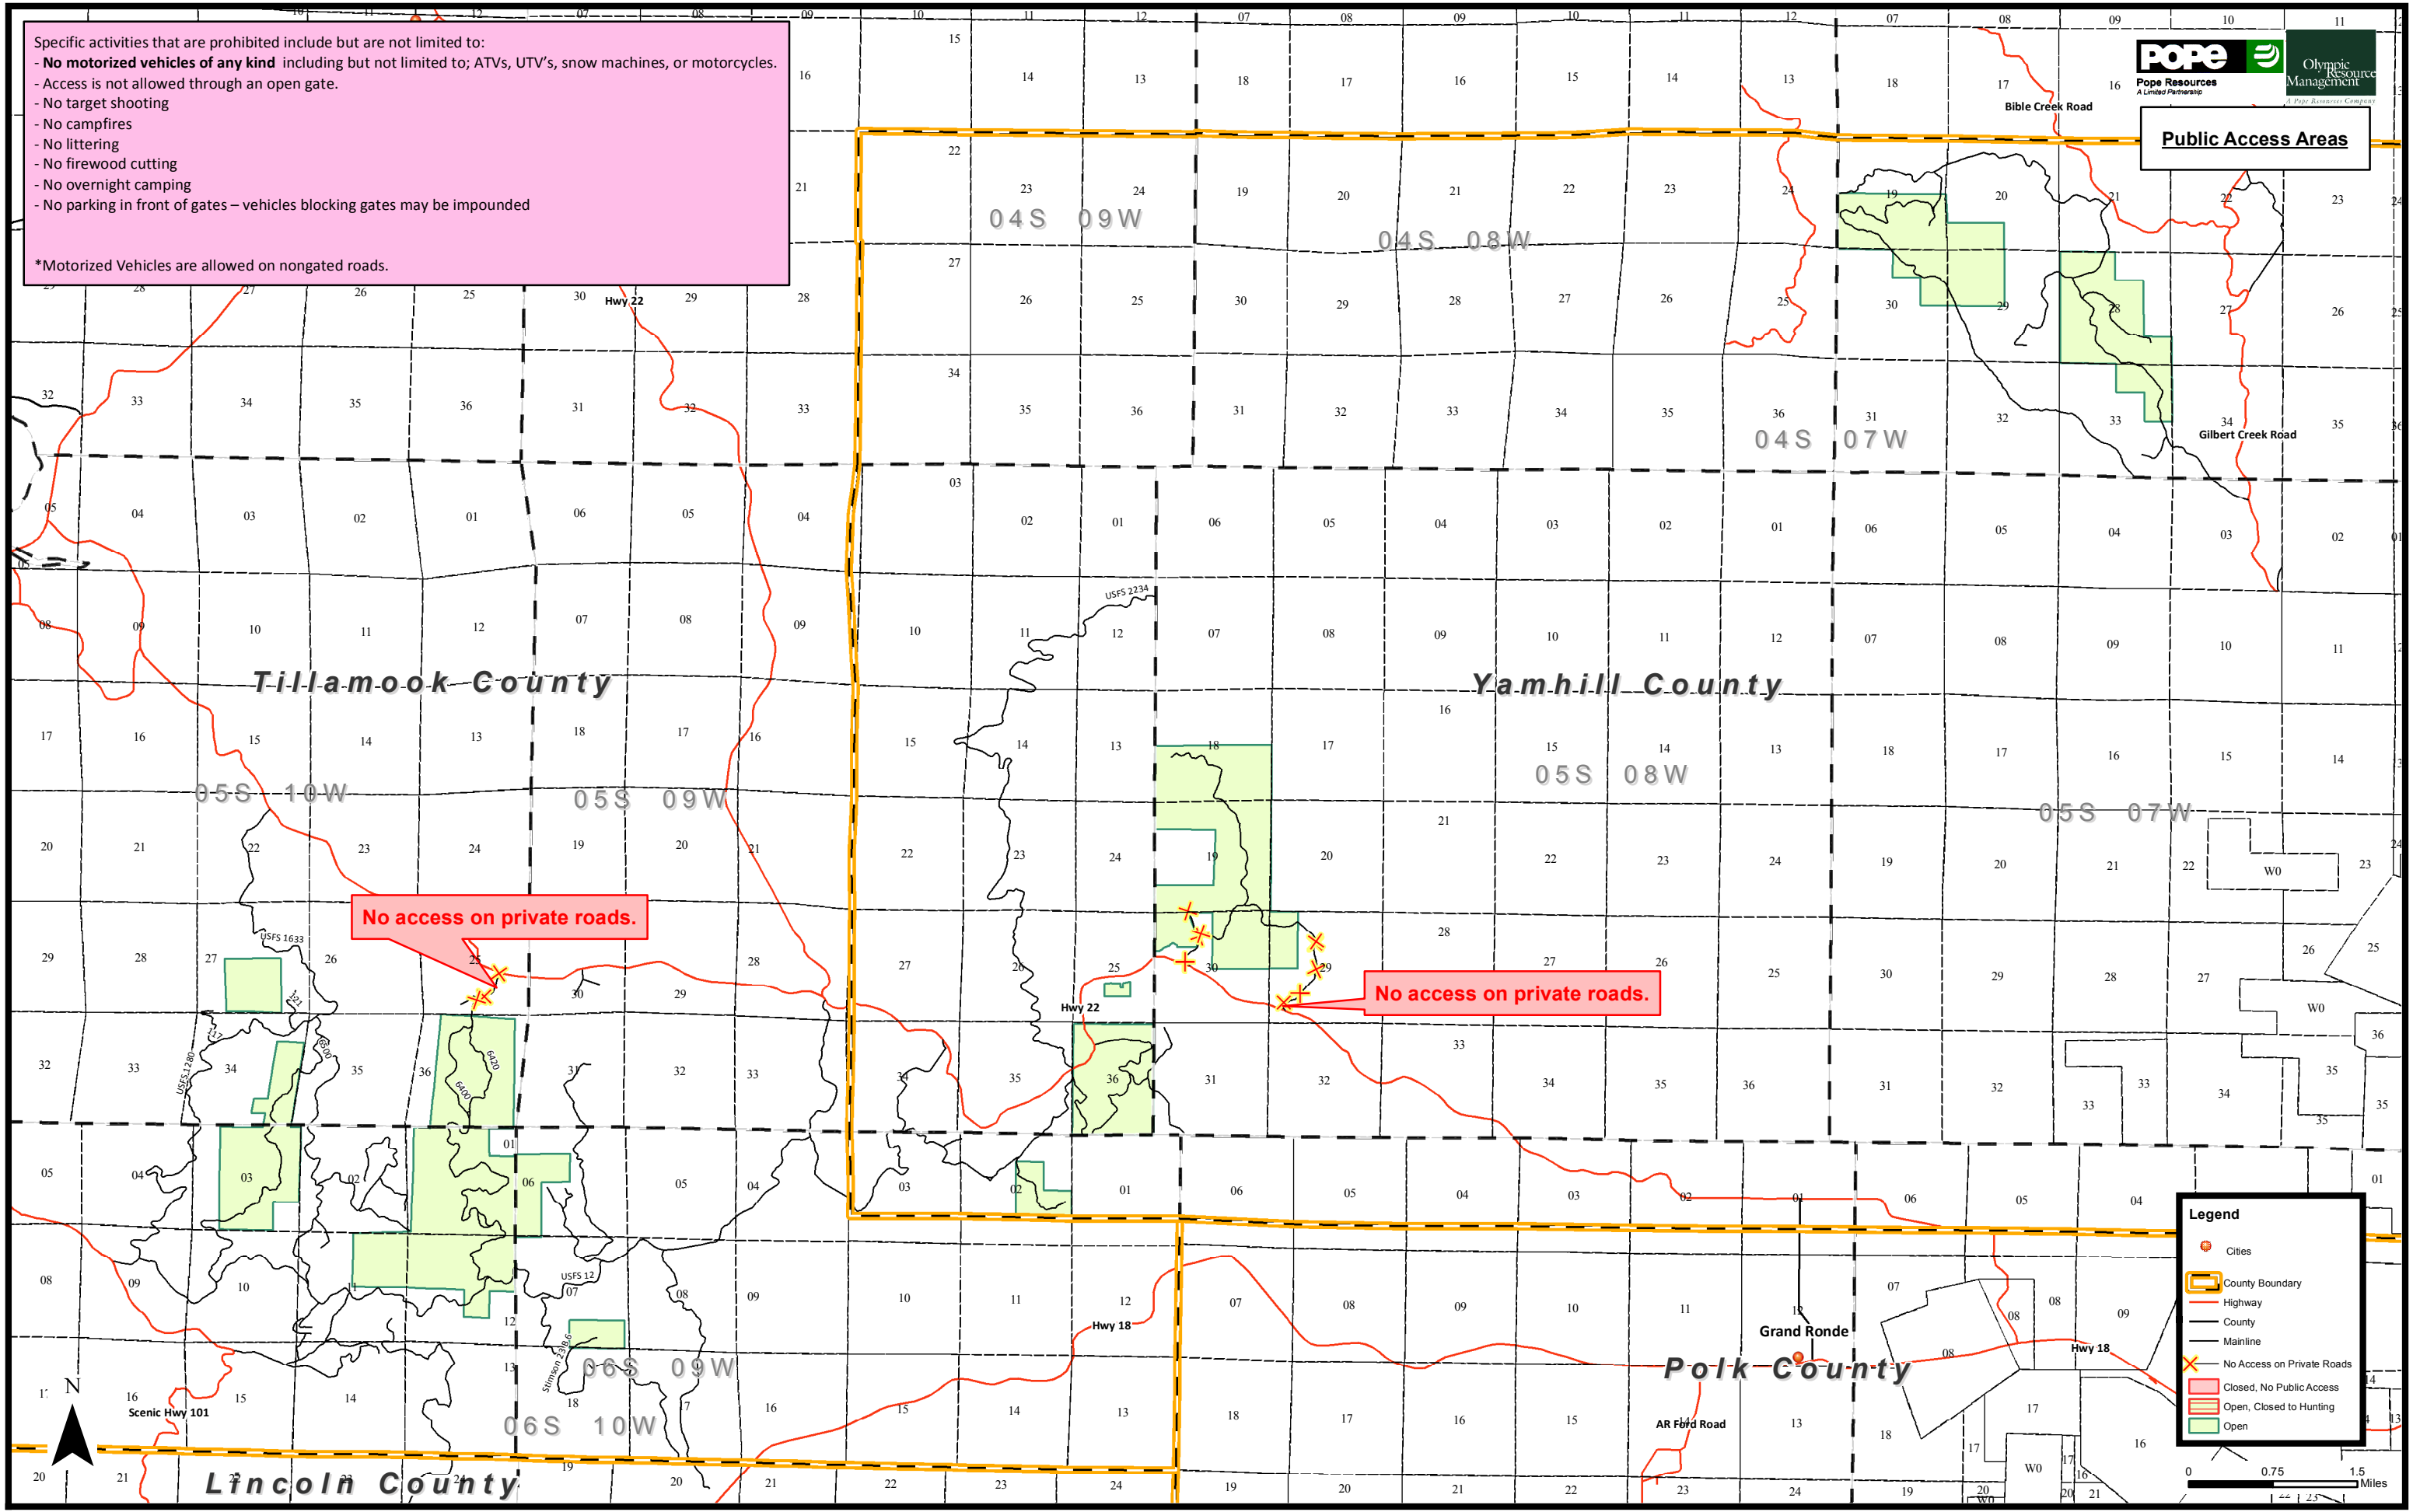

\*Motorized Vehicles are allowed on nongated roads.

**Public Access Areas**

No access on private roads.

No access on private roads.

**Legend**

- Cities
- County Boundary
- Highway
- County
- Mainline
- No Access on Private Roads
- Closed, No Public Access
- Open, Closed to Hunting
- Open

Lincoln County

Polk County

Yamhill County

Tillamook County

Grand Ronde

Hwy 22

Hwy 18

Scenic Hwy 101

AR Ford Road

Bible Creek Road

Gilbert Creek Road

04S 09W

04S 08W

04S 07W

05S 10W

05S 09W