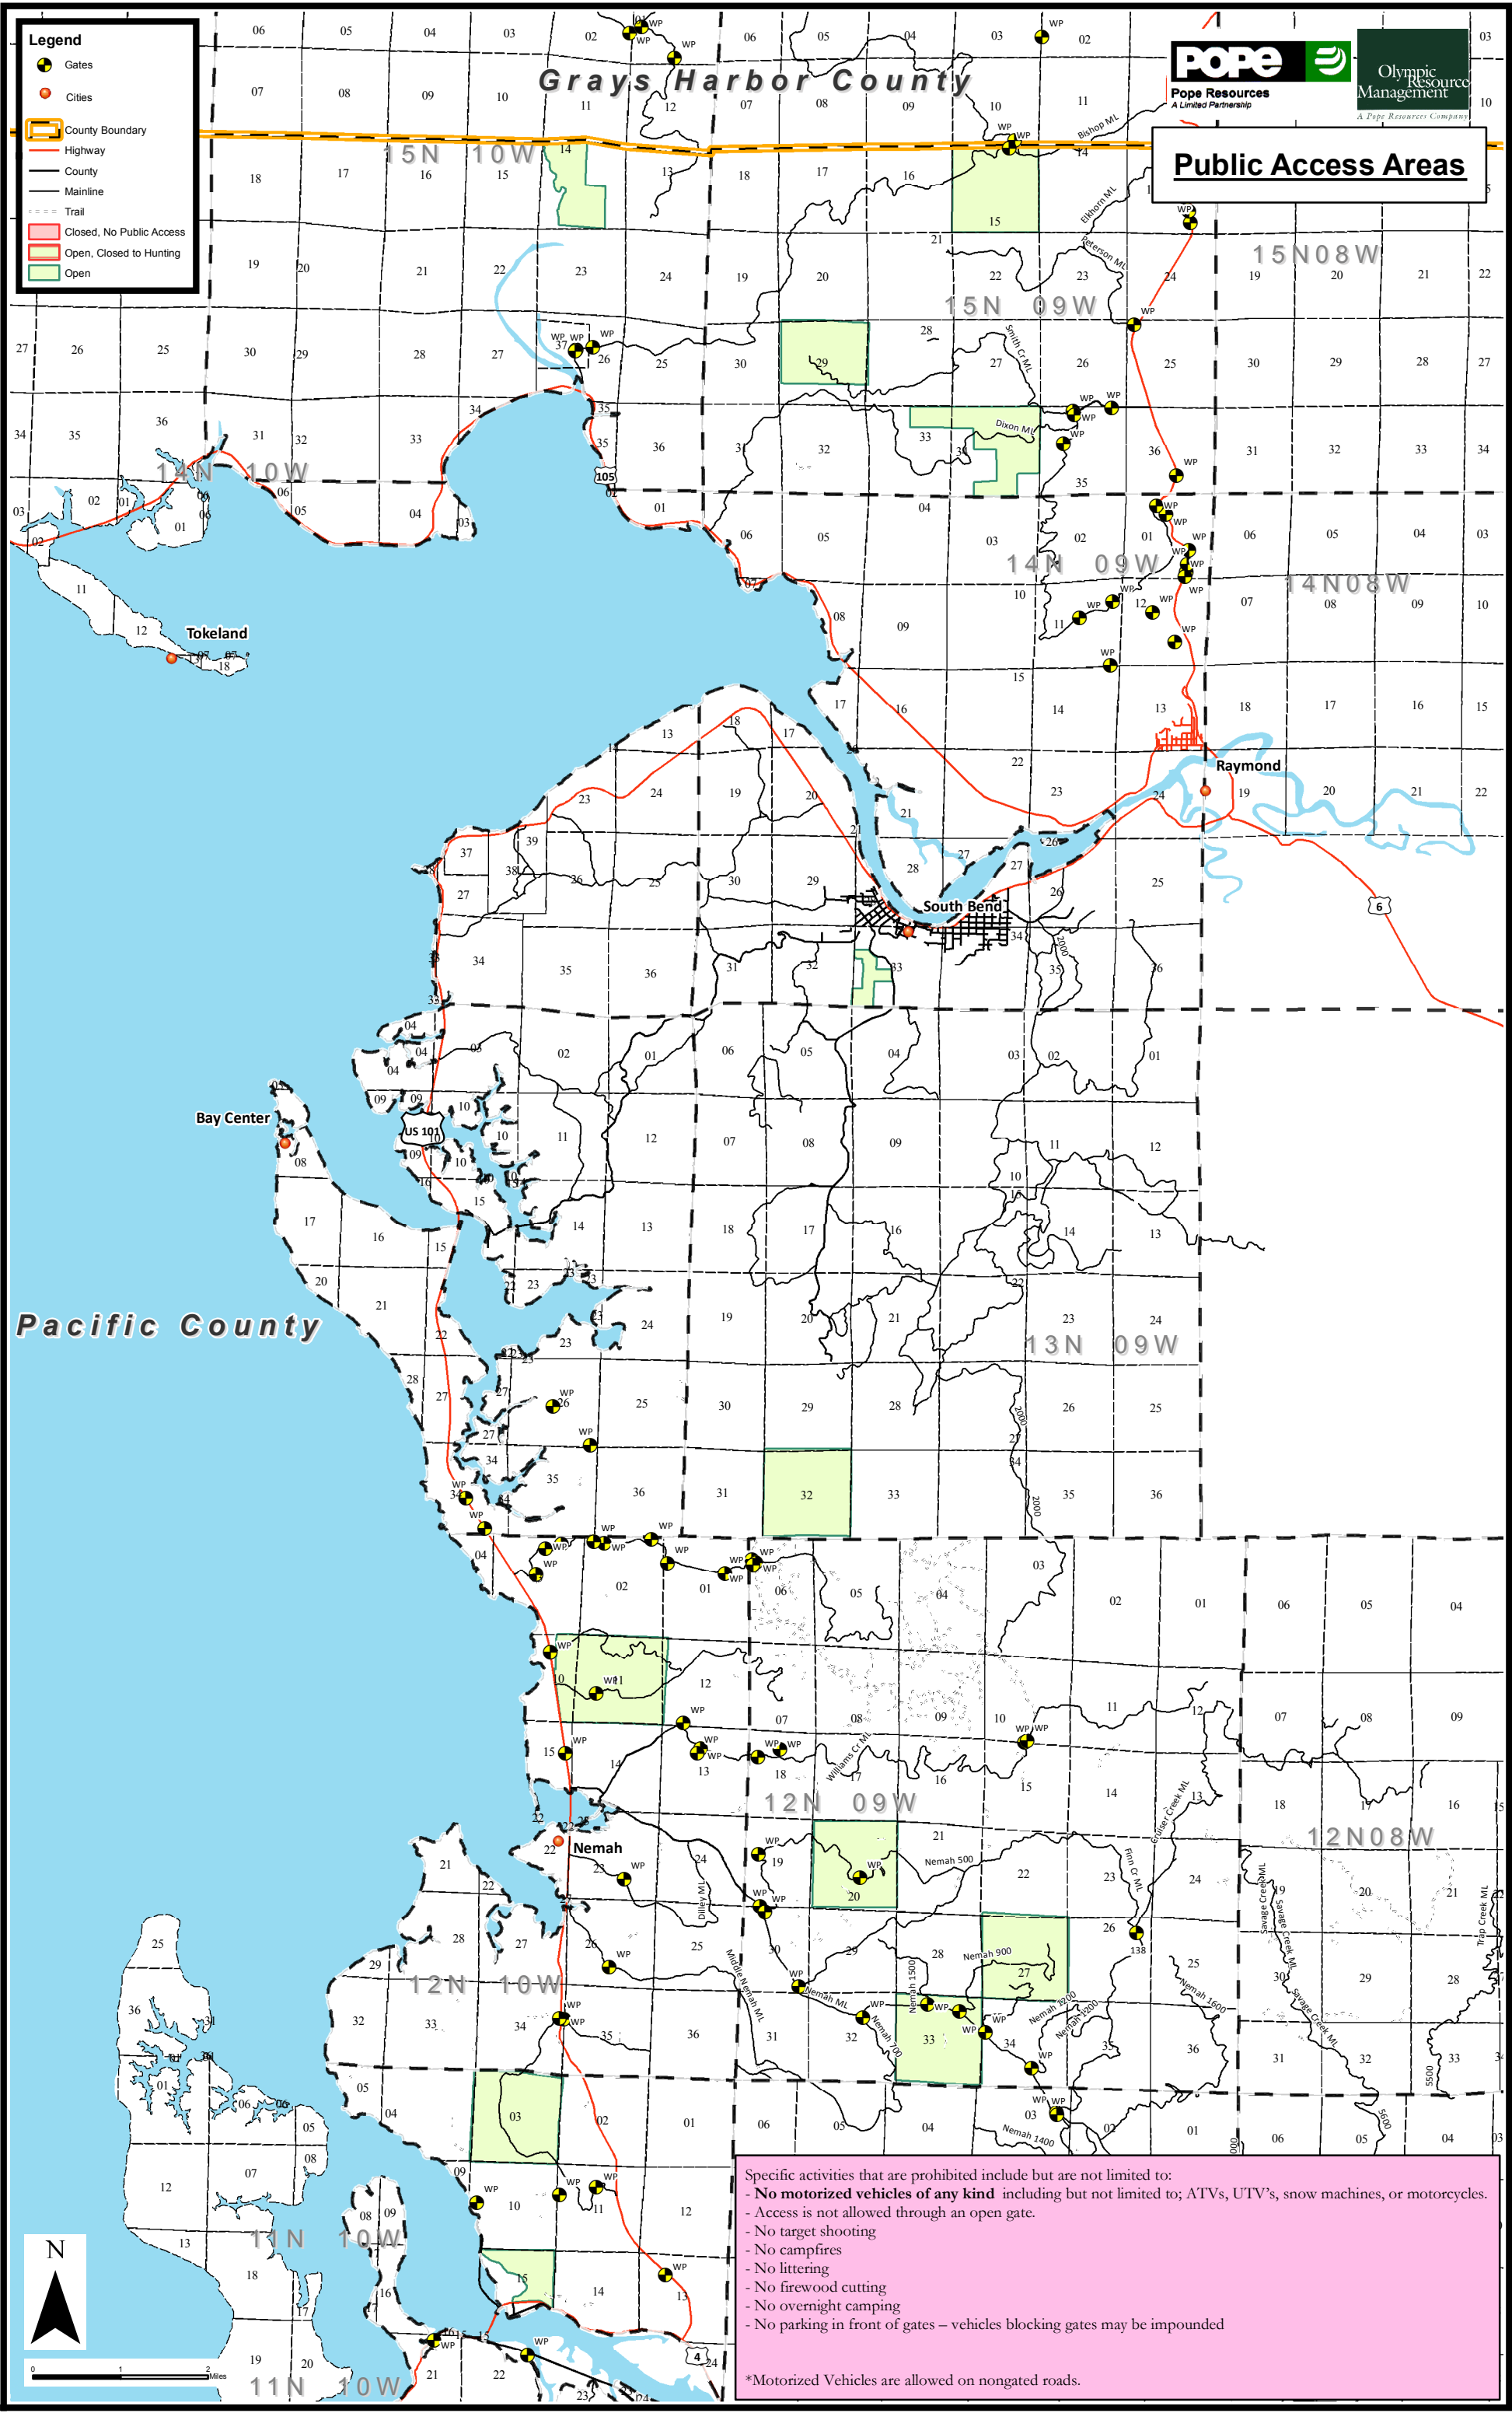

Legend

- Gates
- Cities
- County Boundary
- Highway
- County
- Mainline
- Trail
- Closed, No Public Access
- Open, Closed to Hunting
- Open

POPE
Pope Resources
A Limited Partnership

Olympic Resource Management
A Pope Resources Company

Public Access Areas

Specific activities that are prohibited include but are not limited to:

- No motorized vehicles of any kind including but not limited to; ATVs, UTV's, snow machines, or motorcycles.
- Access is not allowed through an open gate.
- No target shooting
- No campfires
- No littering
- No firewood cutting
- No overnight camping
- No parking in front of gates – vehicles blocking gates may be impounded

*Motorized Vehicles are allowed on nongated roads.