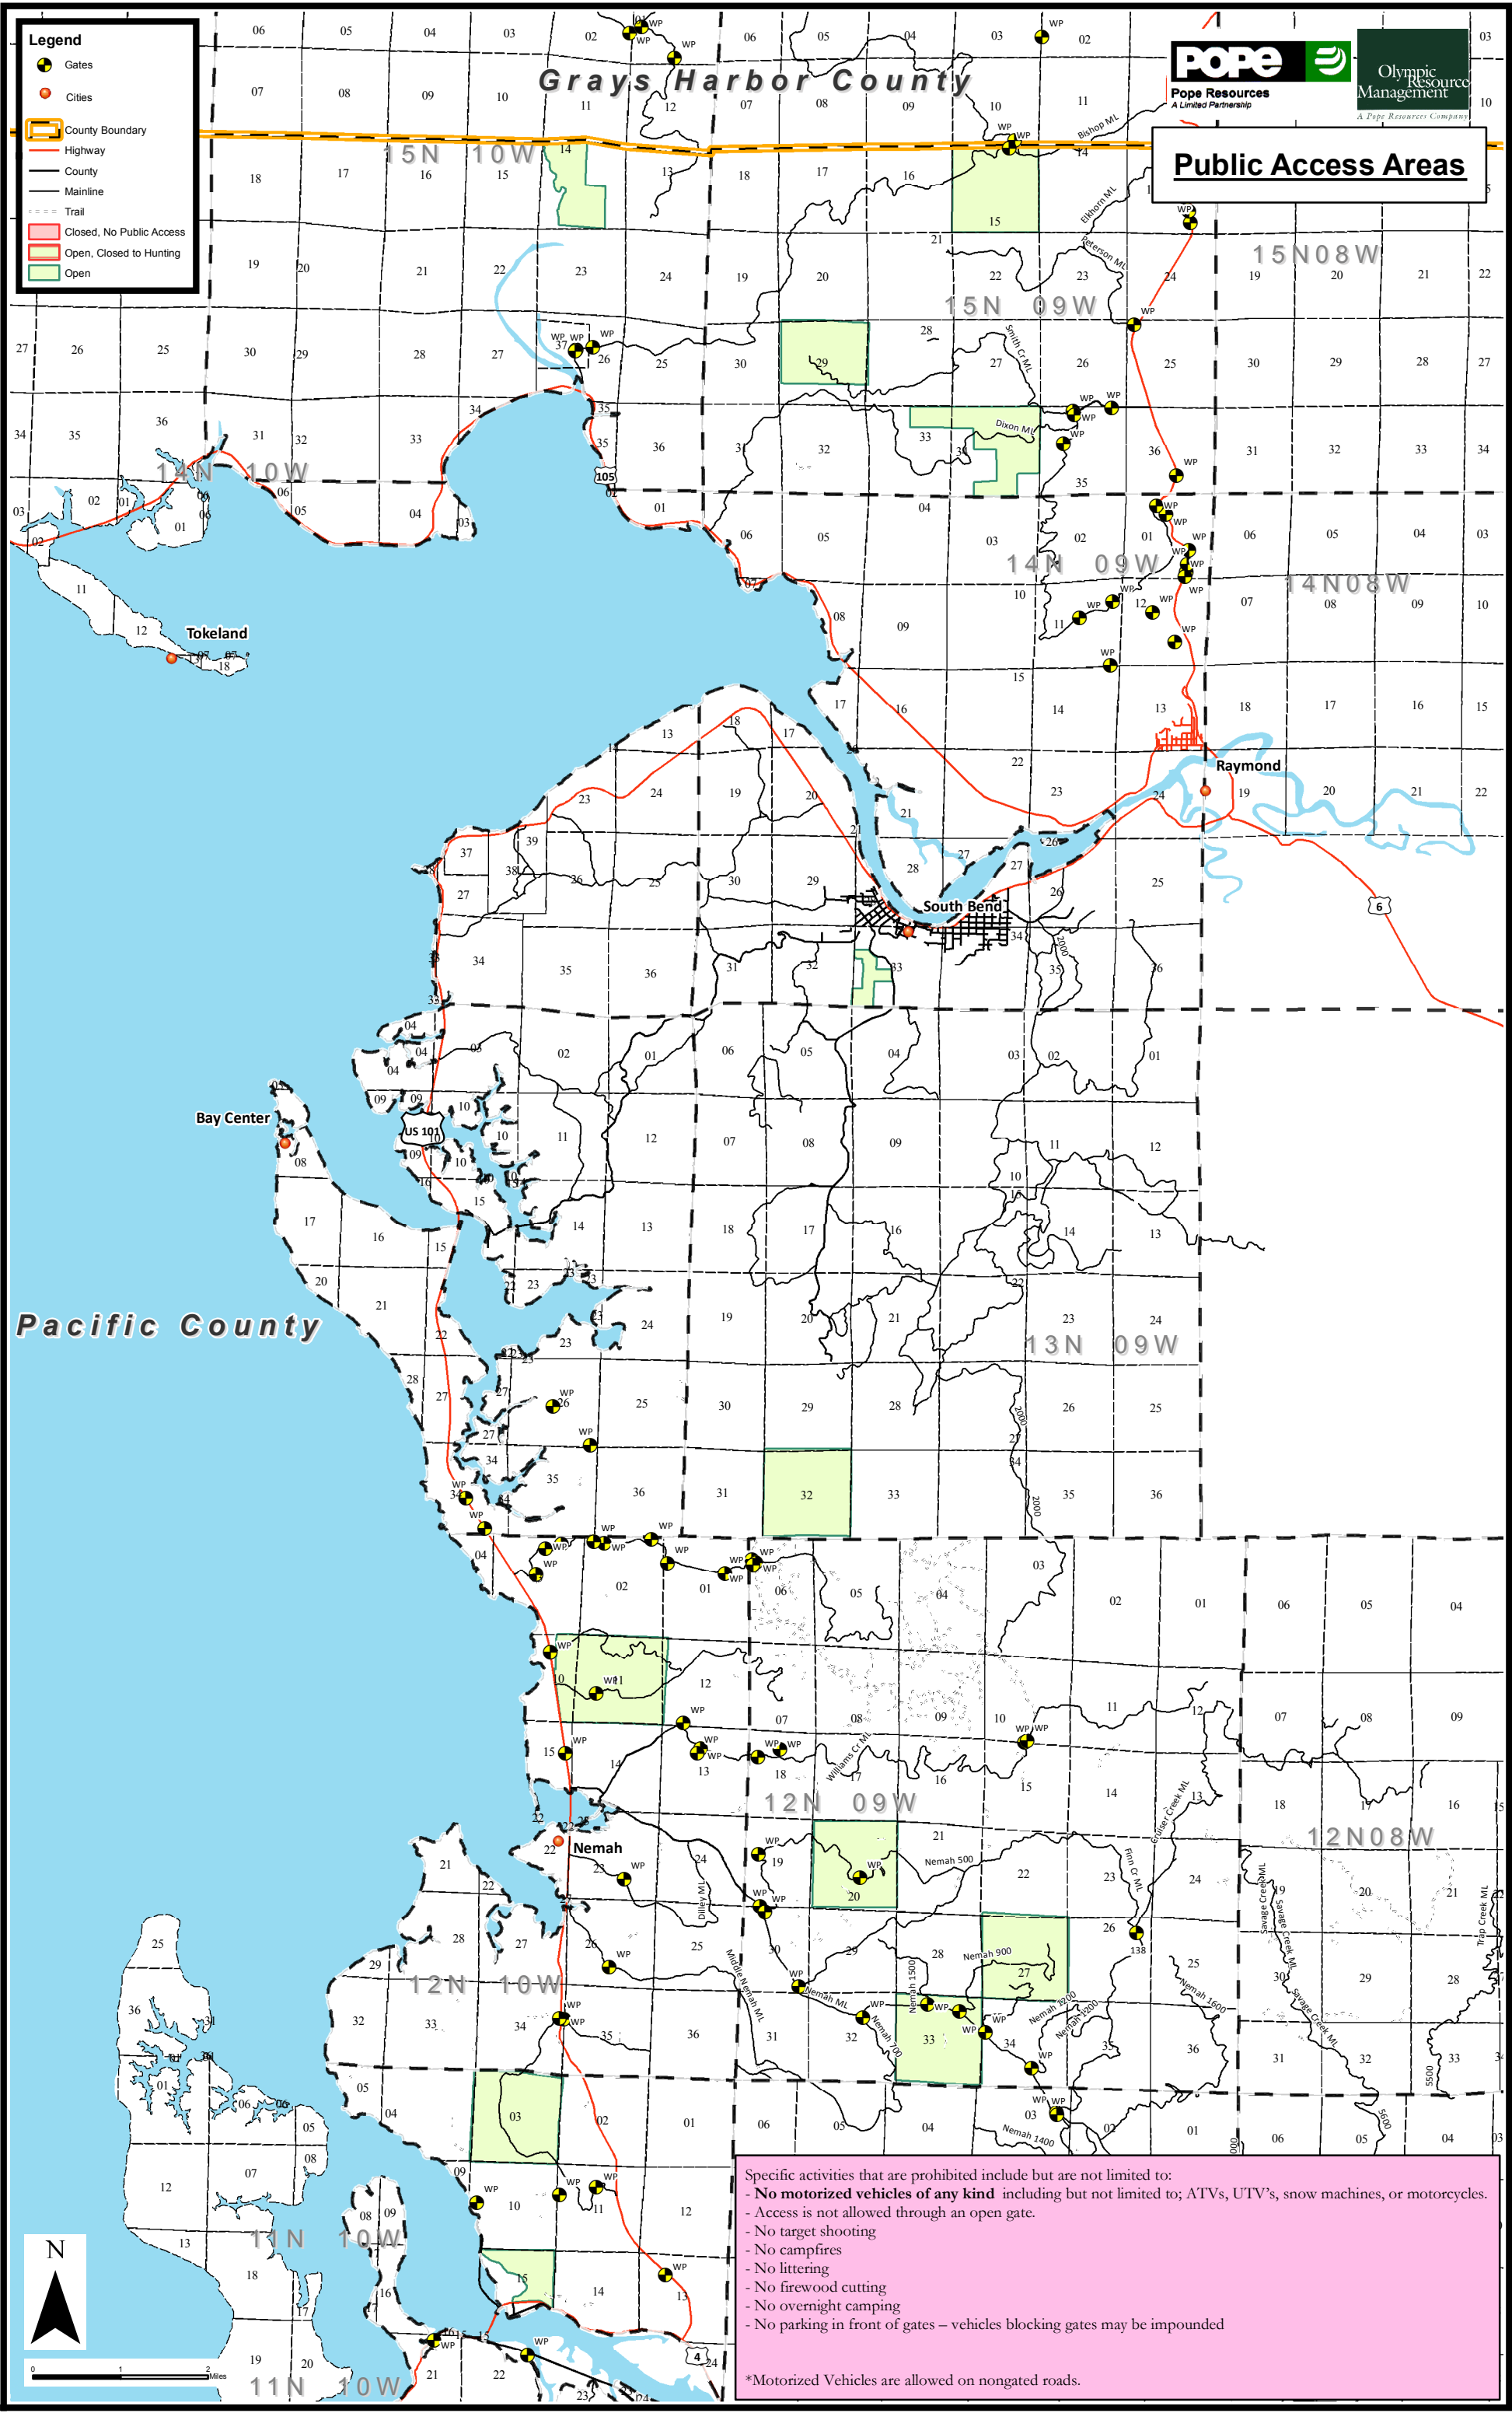

**Legend**

- Gates
- Cities
- County Boundary
- Highway
- County
- Mainline
- Trail
- Closed, No Public Access
- Open, Closed to Hunting
- Open

**POPE**  
Pope Resources  
A Limited Partnership

**Olympic Resource Management**  
A Pope Resources Company

**Public Access Areas**

Specific activities that are prohibited include but are not limited to:

- No motorized vehicles of any kind including but not limited to; ATVs, UTV's, snow machines, or motorcycles.
- Access is not allowed through an open gate.
- No target shooting
- No campfires
- No littering
- No firewood cutting
- No overnight camping
- No parking in front of gates – vehicles blocking gates may be impounded

\*Motorized Vehicles are allowed on nongated roads.