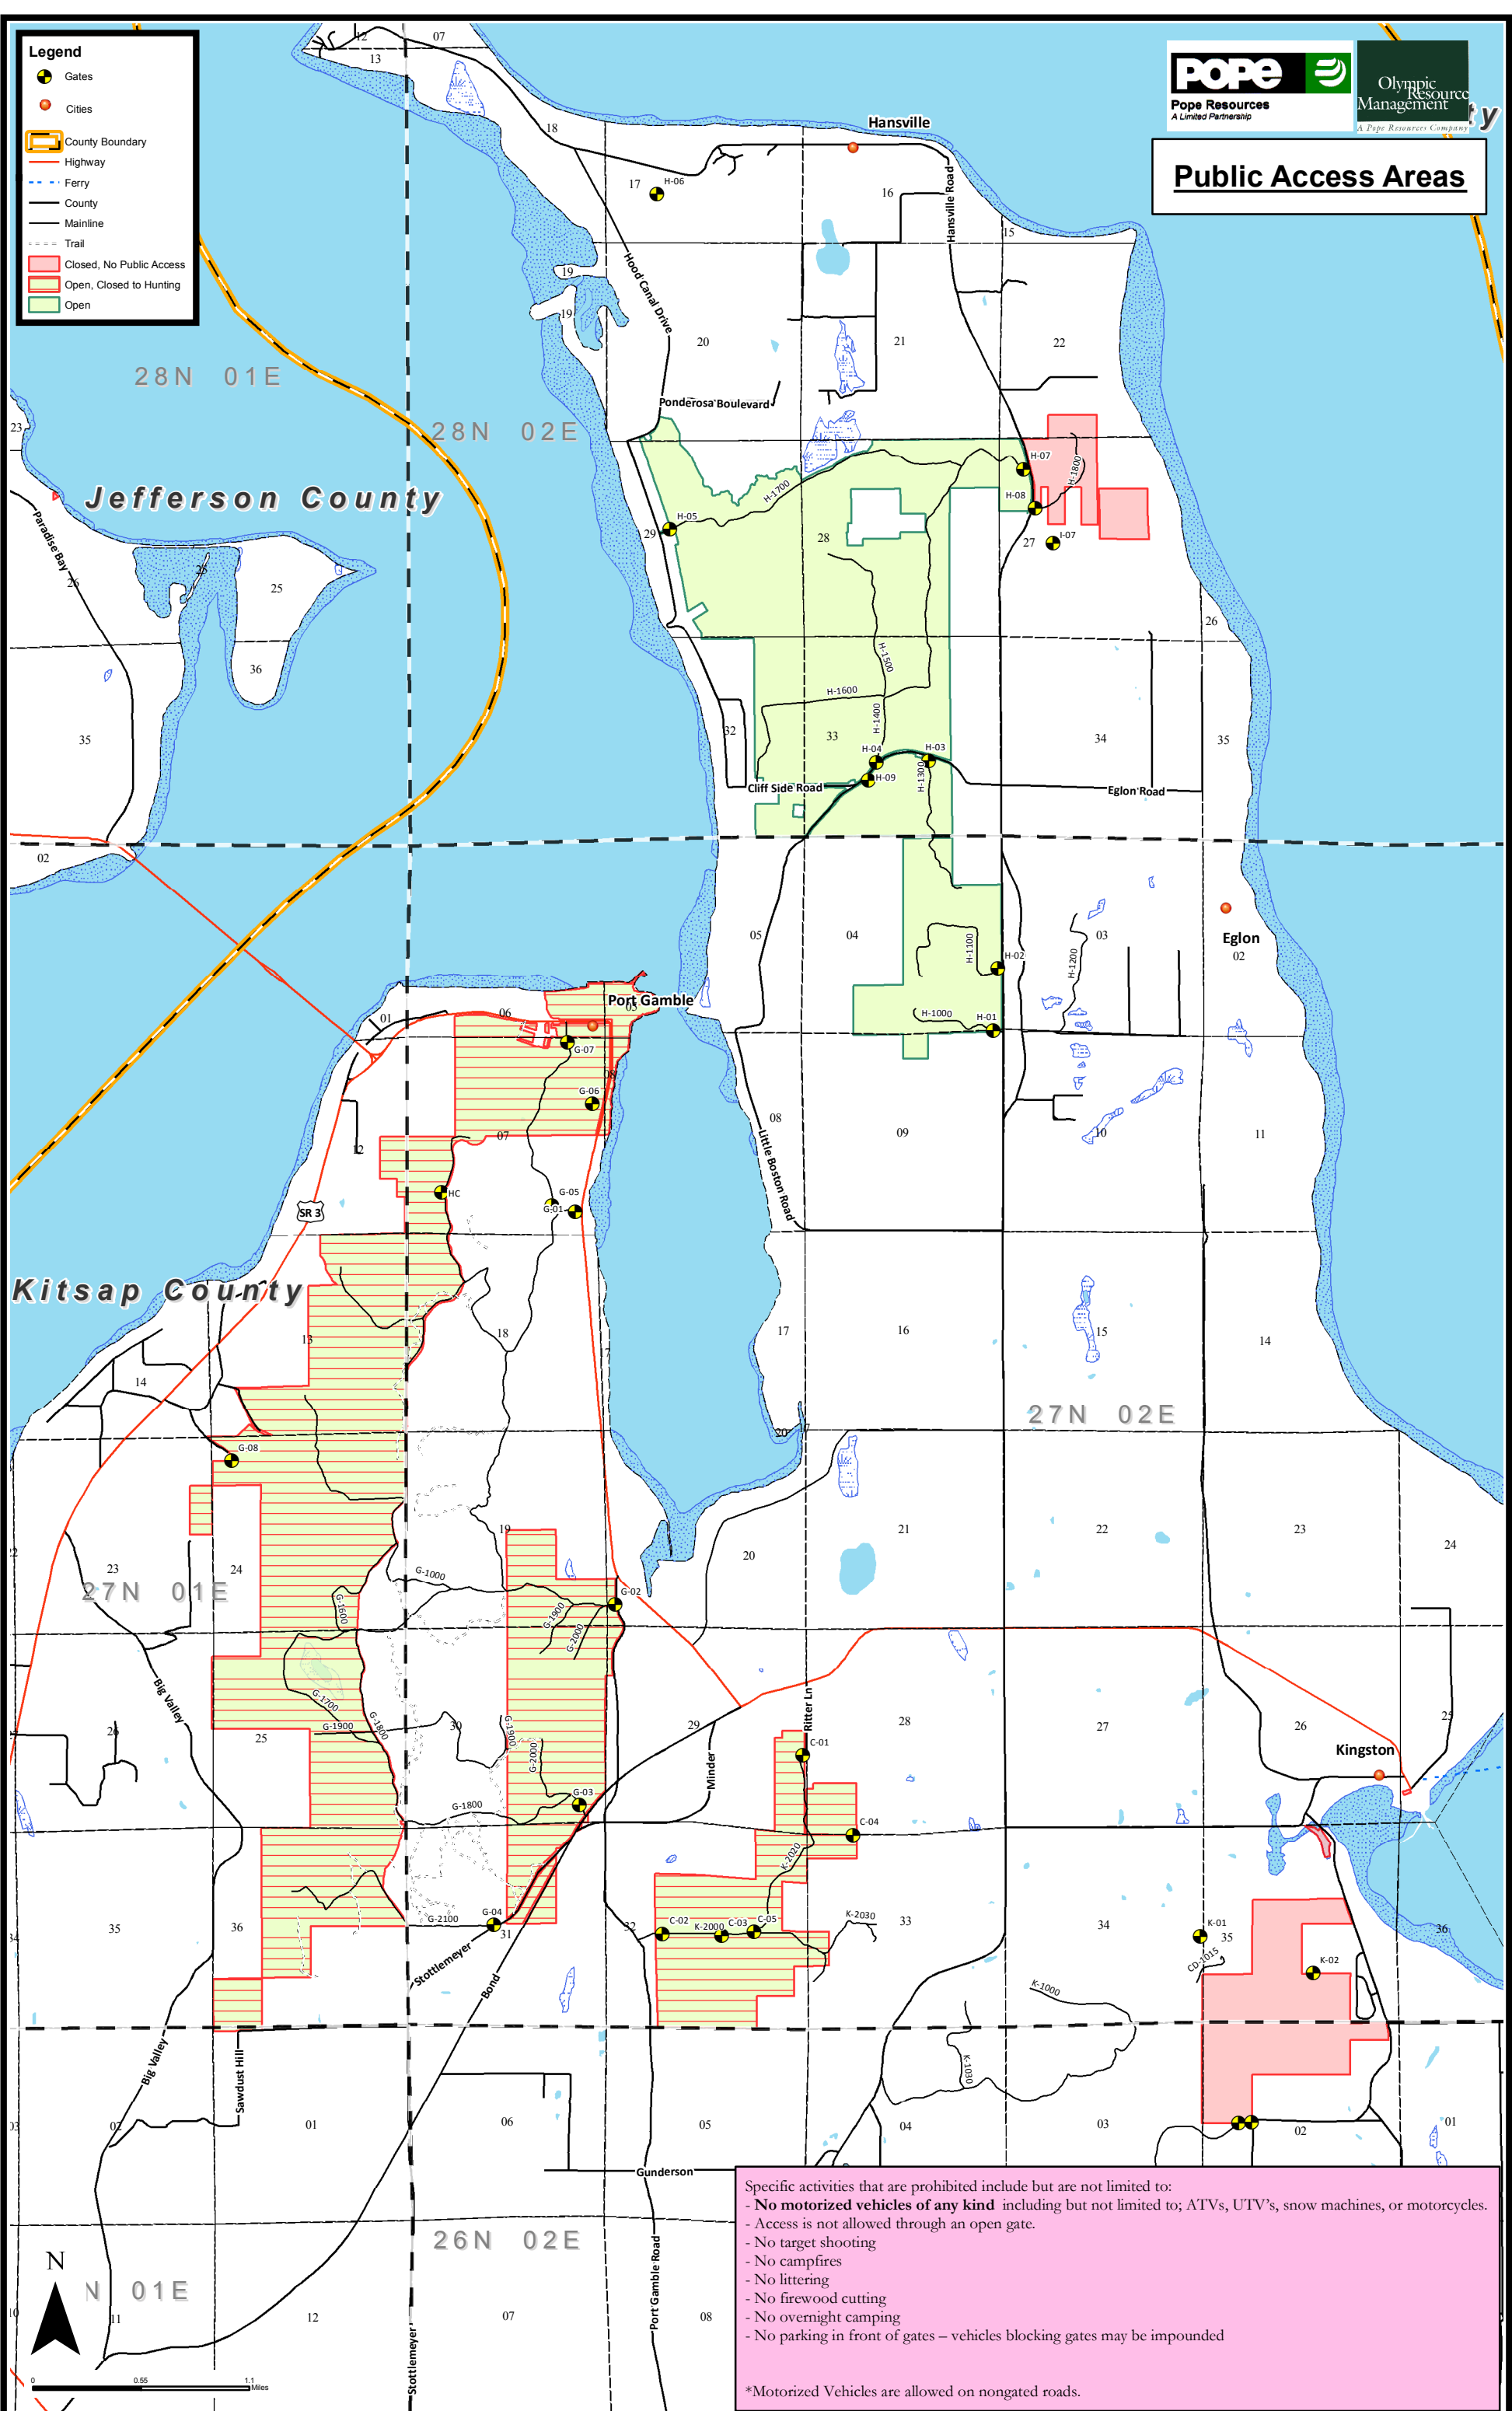

Legend

- Gates
- Cities
- County Boundary
- Highway
- Ferry
- County
- Mainline
- Trail
- Closed, No Public Access
- Open, Closed to Hunting
- Open

POPE
Pope Resources
A Limited Partnership

Olympic Resource Management
A Pope Resources Company

Public Access Areas

Specific activities that are prohibited include but are not limited to:

- No motorized vehicles of any kind including but not limited to; ATVs, UTV's, snow machines, or motorcycles.
- Access is not allowed through an open gate.
- No target shooting
- No campfires
- No littering
- No firewood cutting
- No overnight camping
- No parking in front of gates – vehicles blocking gates may be impounded

*Motorized Vehicles are allowed on nongated roads.