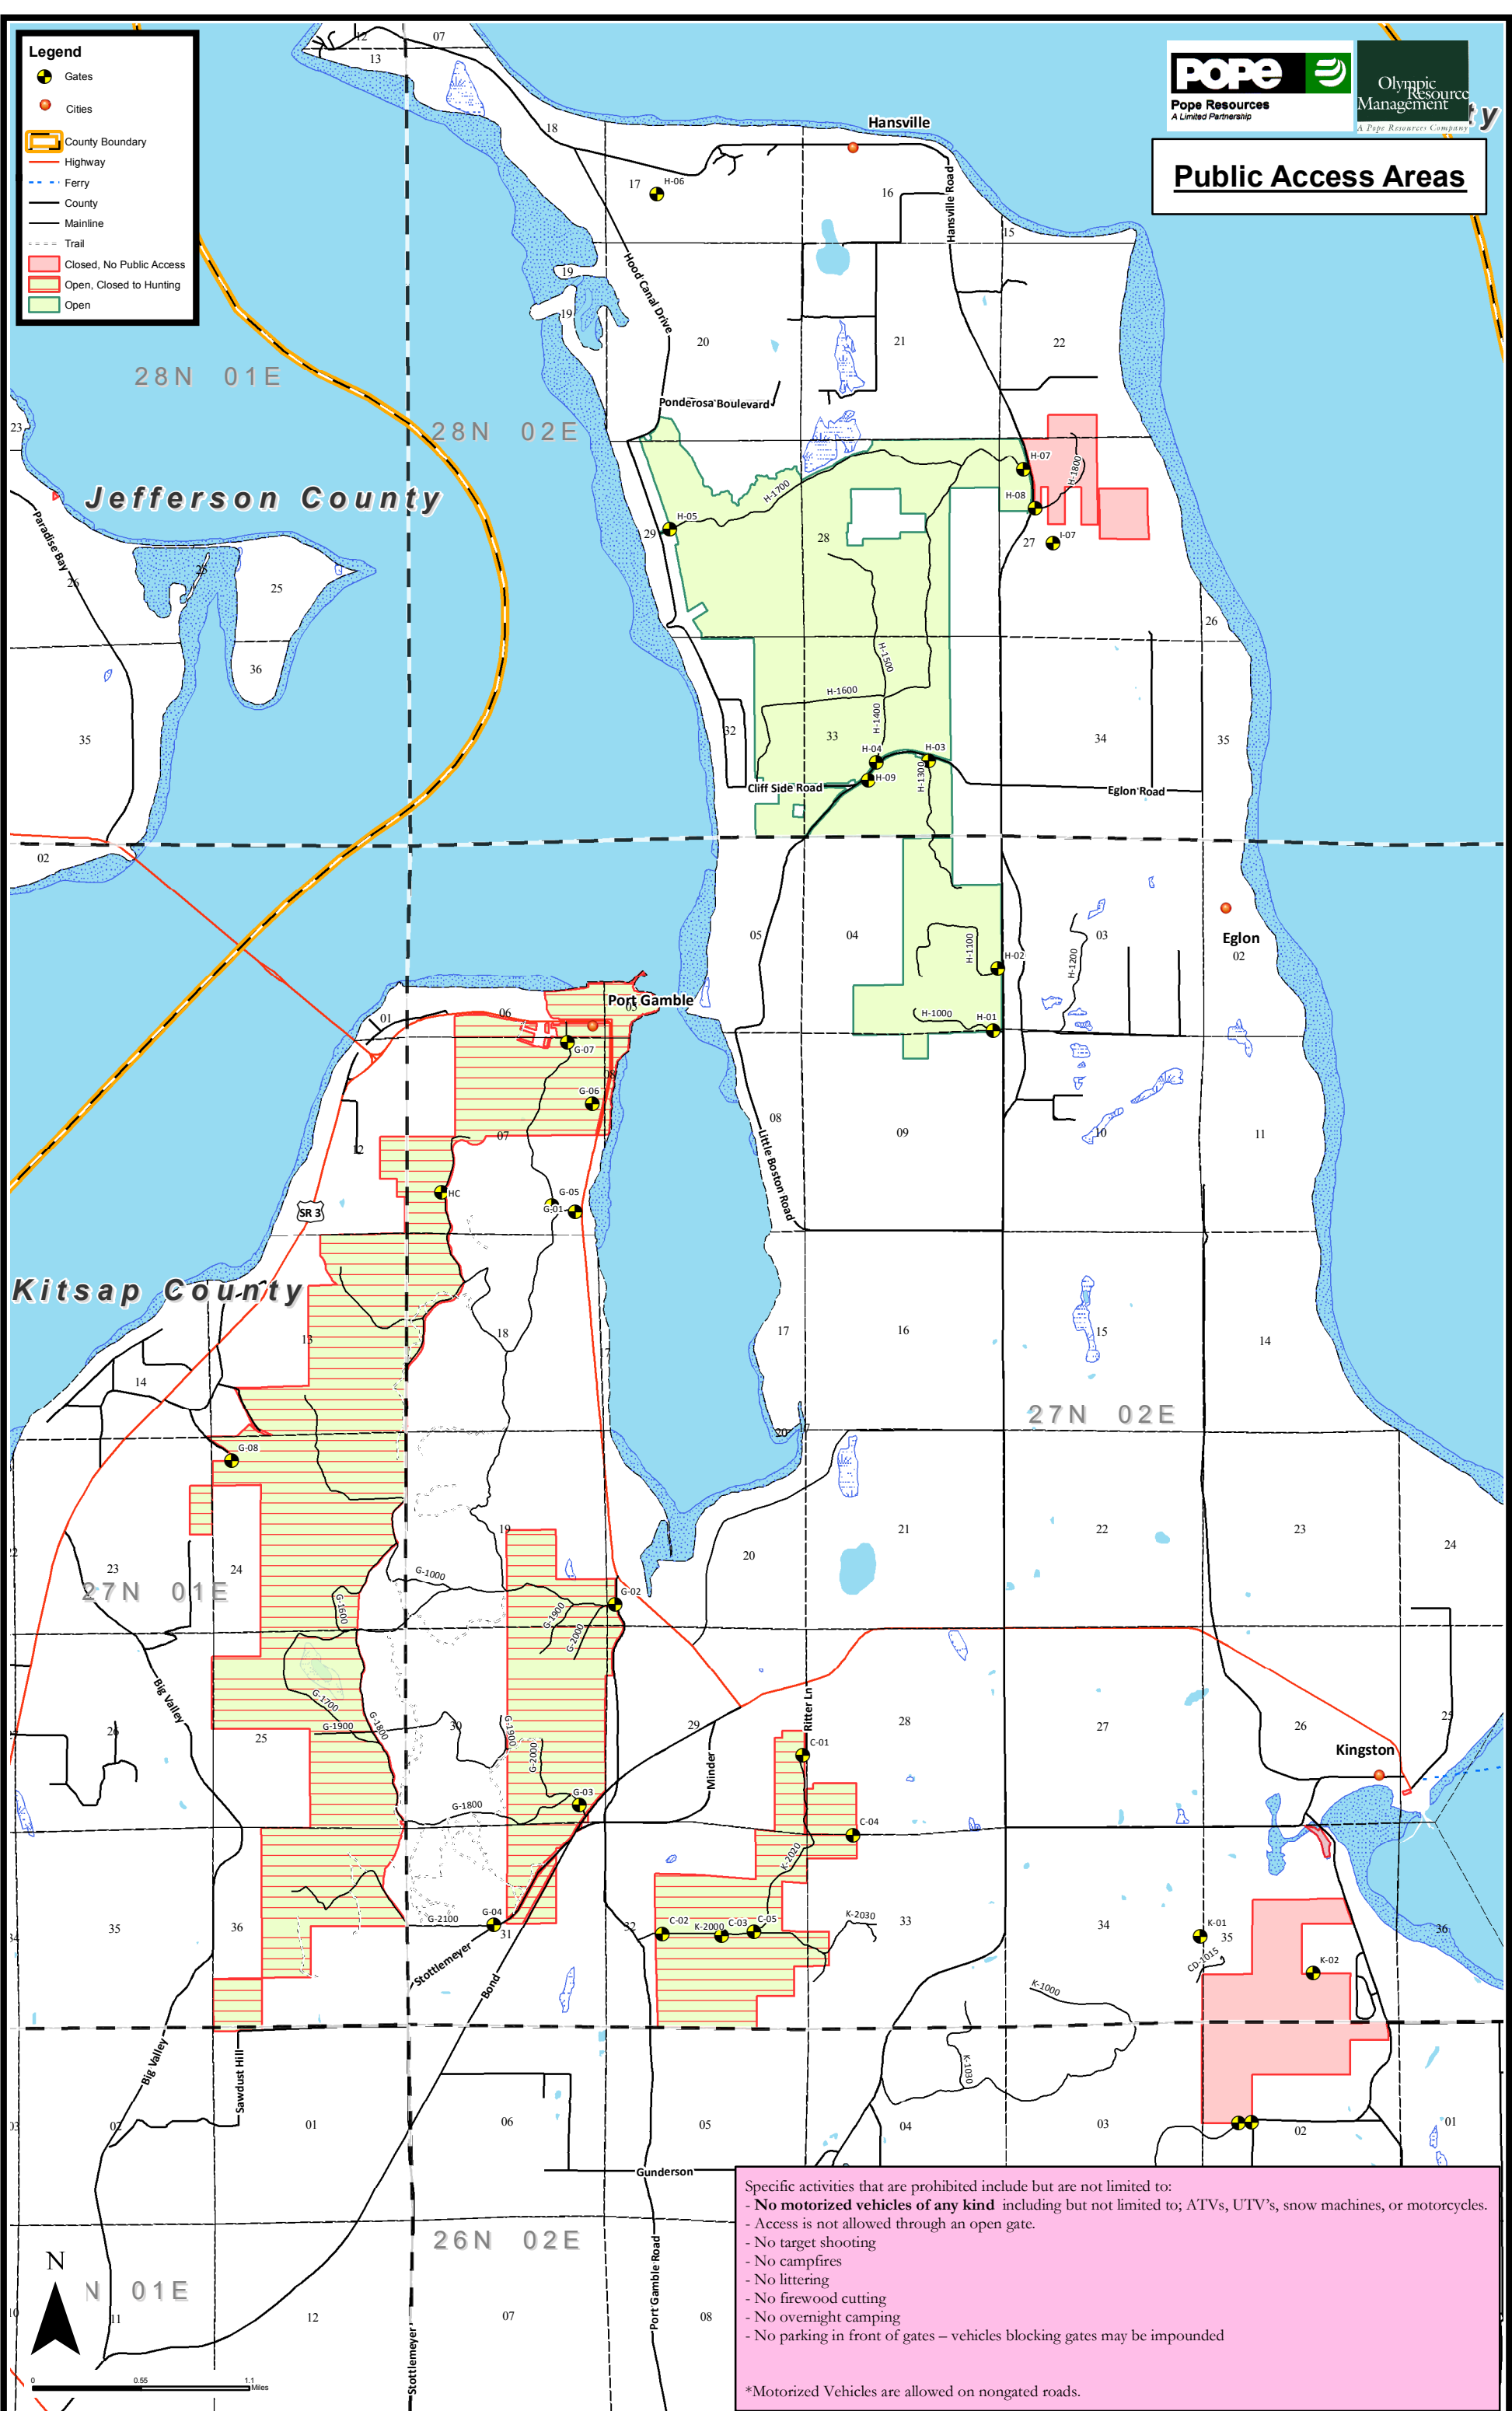

Legend

- Gates
- Cities
- County Boundary
- Highway
- Ferry
- County
- Mainline
- Trail
- Closed, No Public Access
- Open, Closed to Hunting
- Open

POPE
Pope Resources
A Limited Partnership

Olympic Resource Management
A Pope Resources Company

Public Access Areas

Specific activities that are prohibited include but are not limited to:

- No motorized vehicles of any kind including but not limited to; ATVs, UTV's, snow machines, or motorcycles.
- Access is not allowed through an open gate.
- No target shooting
- No campfires
- No littering
- No firewood cutting
- No overnight camping
- No parking in front of gates – vehicles blocking gates may be impounded

*Motorized Vehicles are allowed on nongated roads.

N

0 0.55 1.1 Miles