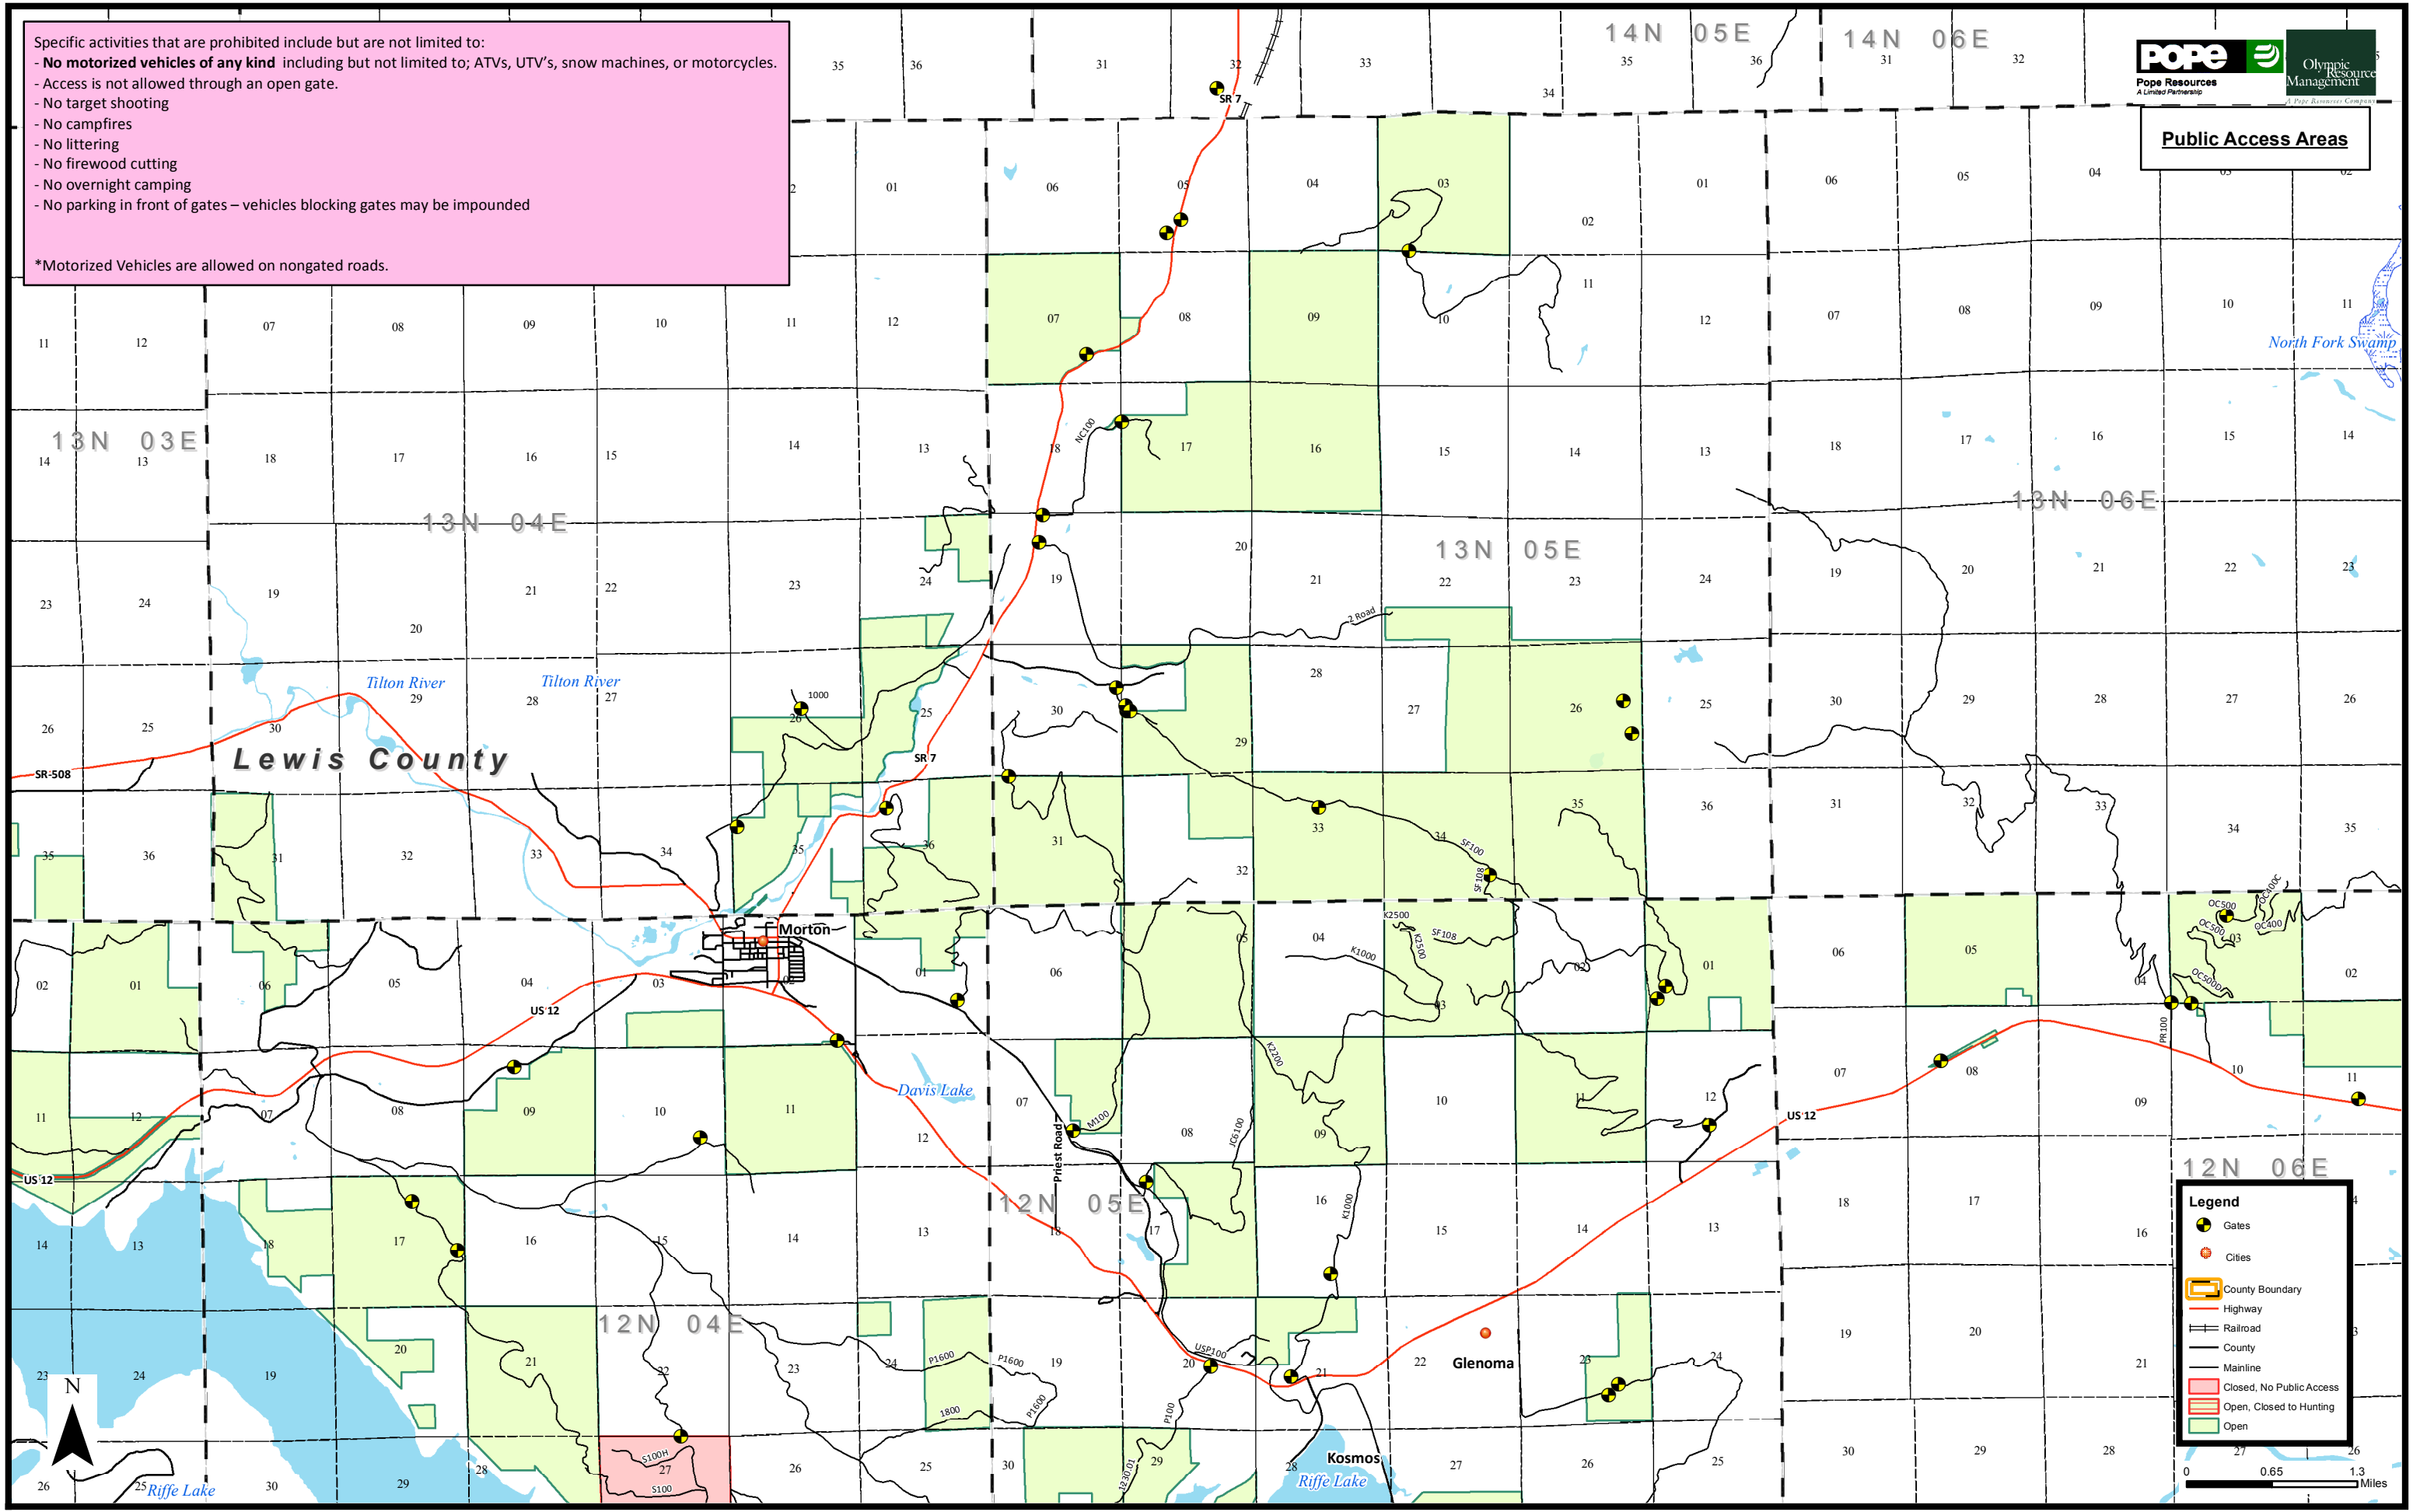

Specific activities that are prohibited include but are not limited to:

- No motorized vehicles of any kind including but not limited to; ATVs, UTV's, snow machines, or motorcycles.
- Access is not allowed through an open gate.
- No target shooting
- No campfires
- No littering
- No firewood cutting
- No overnight camping
- No parking in front of gates – vehicles blocking gates may be impounded

*Motorized Vehicles are allowed on nongated roads.

Public Access Areas

Legend

- Gates
- Cities
- County Boundary
- Highway
- Railroad
- County
- Mainline
- Closed, No Public Access
- Open, Closed to Hunting
- Open