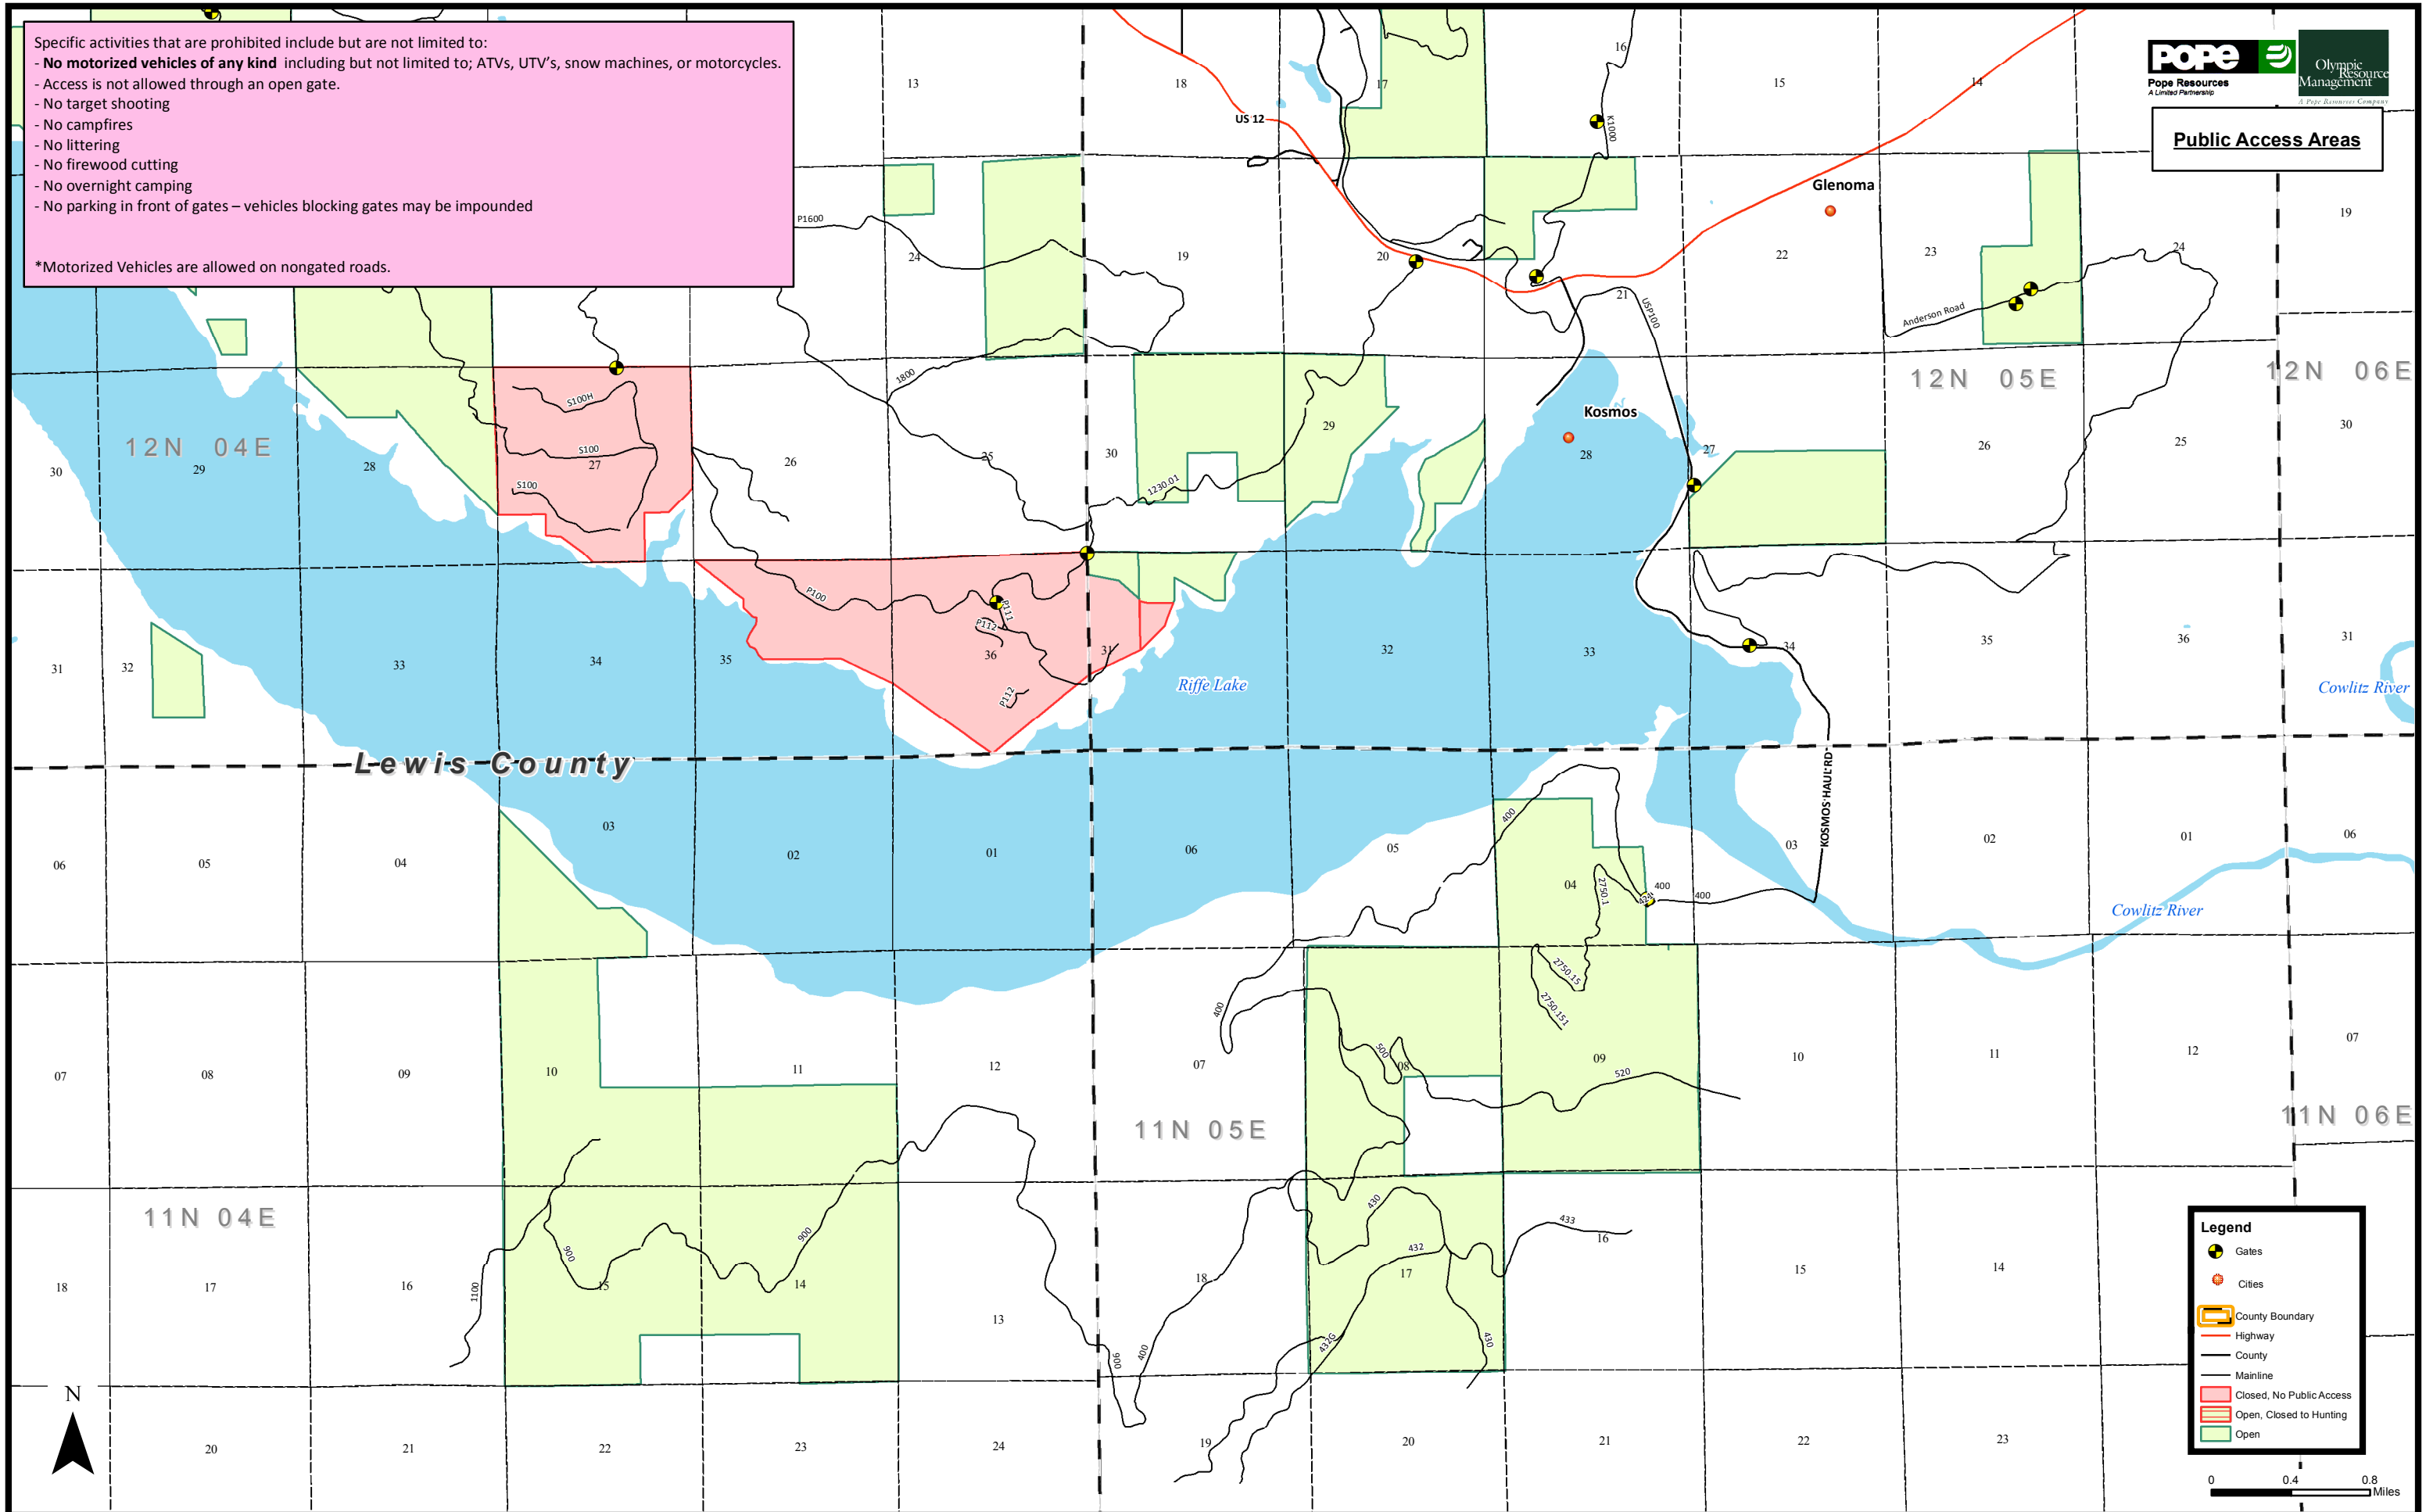

Specific activities that are prohibited include but are not limited to:

- **No motorized vehicles of any kind** including but not limited to; ATVs, UTV's, snow machines, or motorcycles.
- Access is not allowed through an open gate.
- No target shooting
- No campfires
- No littering
- No firewood cutting
- No overnight camping
- No parking in front of gates – vehicles blocking gates may be impounded

*Motorized Vehicles are allowed on nongated roads.

Public Access Areas

Legend

- Gates
- Cities
- County Boundary
- Highway
- County
- Mainline
- Closed, No Public Access
- Open, Closed to Hunting
- Open